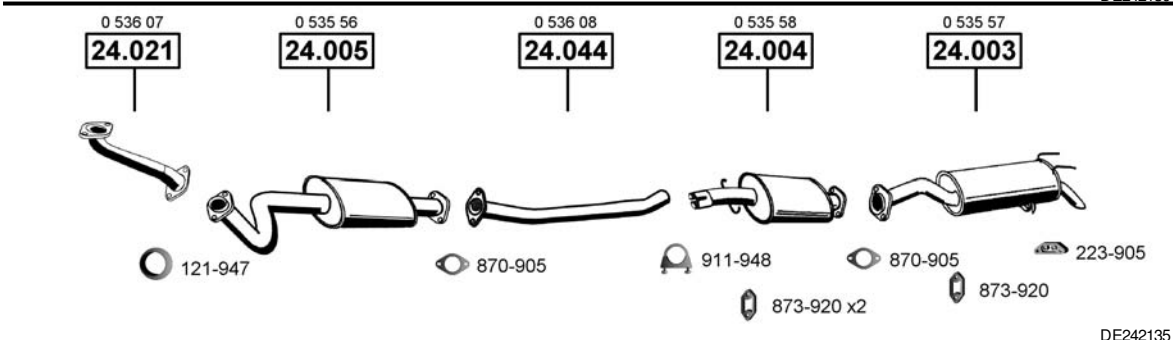

Polonez Caro CAT
1.6 GLI
/91 - /95
(1598 cc), 57 KW

DE242135