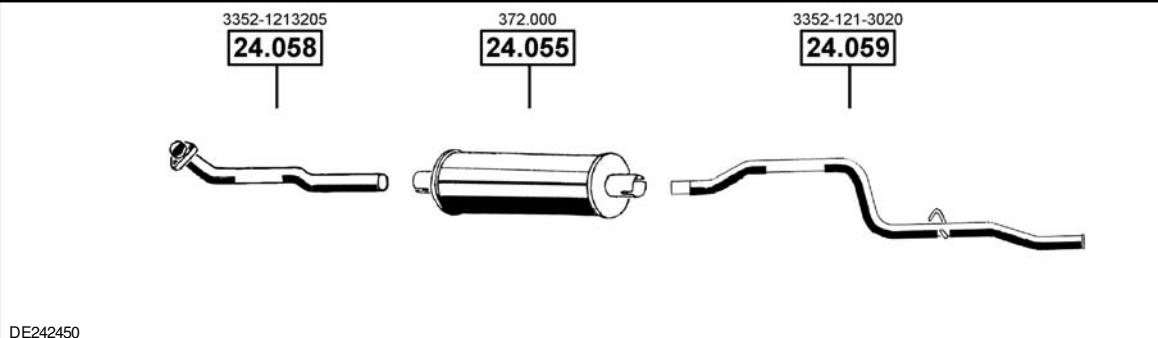

CAT

Polonez Caro Plus
1.6 GSI
/98 -
(1598 cc), 62 KW

CAT

Polonez Caro Plus Combi
1.6 GSI
04/99 -
(1598 cc), 62 KW

CAT

Lublin II
2.9T
2.4 Diesel
/97 -
(2417 cc), 52 KW

Lublin II
3.5 T
2.4 Turbo Diesel
/97 -
(2417 cc), 66 KW