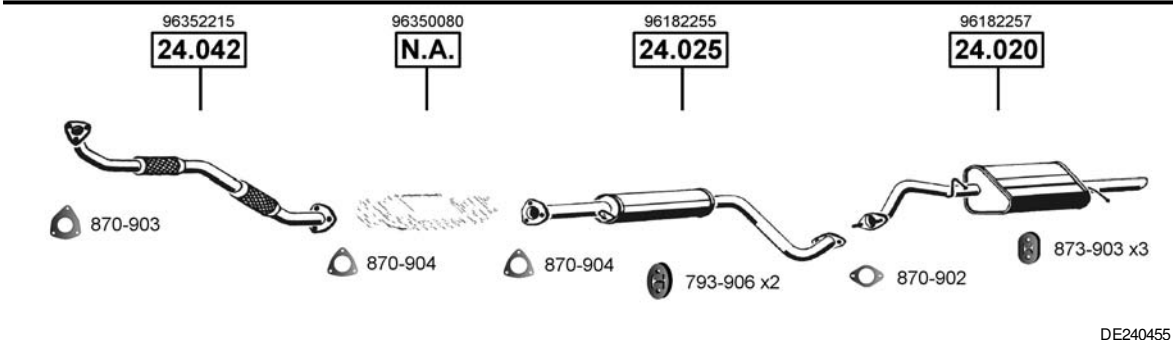

DE240455

Lanos
Sedan
1.3i
04/97 - 05/00
(1349 cc), 55 KW

CAT