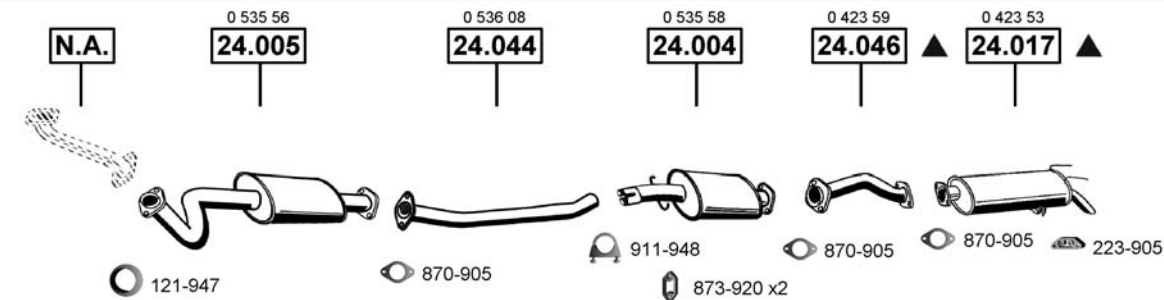

Polonez
Double Cabin ROY
1.9 Diesel
/95 -
(1905 cc), 51 KW

DE242025

Truck
Long Base
1.6
/95 -
(1598 cc), 57 KW
(1598 cc), 64 KW

DE242030

Truck
Long Base
1.6
/95 -
(1598 cc), 57 KW

CAT

DE242035

Truck
Long Base
1.9 Diesel
/95 -
(1905 cc), 51 KW