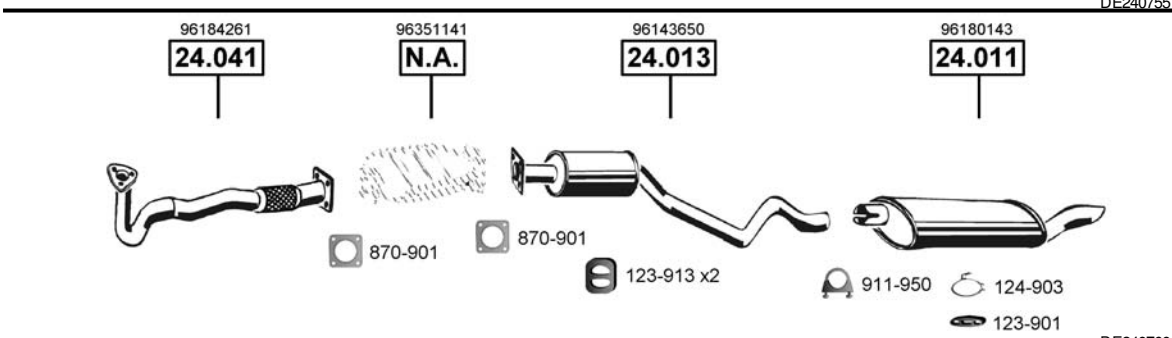

Matiz
Hatchback
0.8
09/00 -
(796 cc), 38 KW

CAT

DE240750

Nexia
Hatchback
1.5i - 8V
01/95 - /99
(1498 cc), 55 KW

CAT

DE240755

Nexia
DOHC
Hatchback
1.5i - 16V
01/95 - /97
(1498 cc), 66 KW

CAT