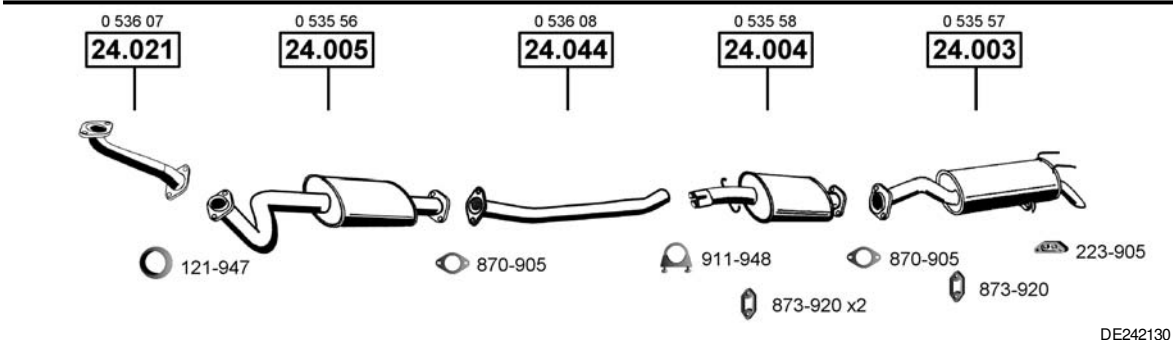

Polonez Caro
1.6 GLE
/91 - /95
(1598 cc), 64 KW

DE242130