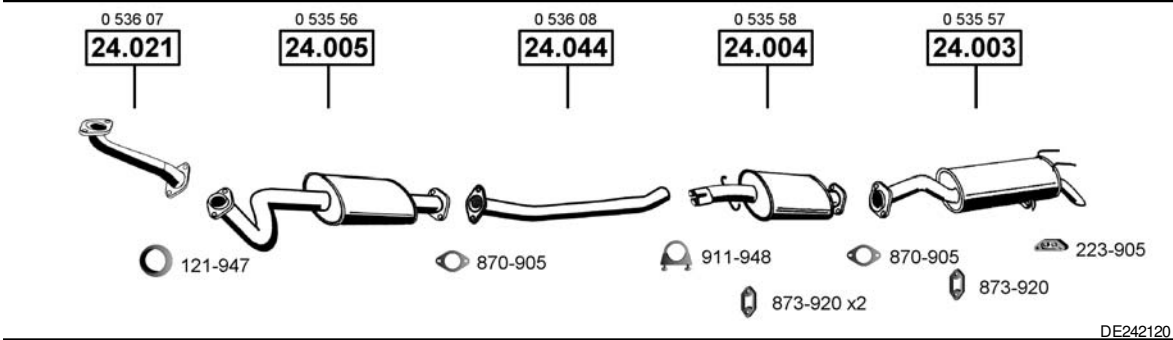

Polonez Caro
Hatchback
1.5 GLE
/91 - /95
(1481 cc), 60 KW

DE242120