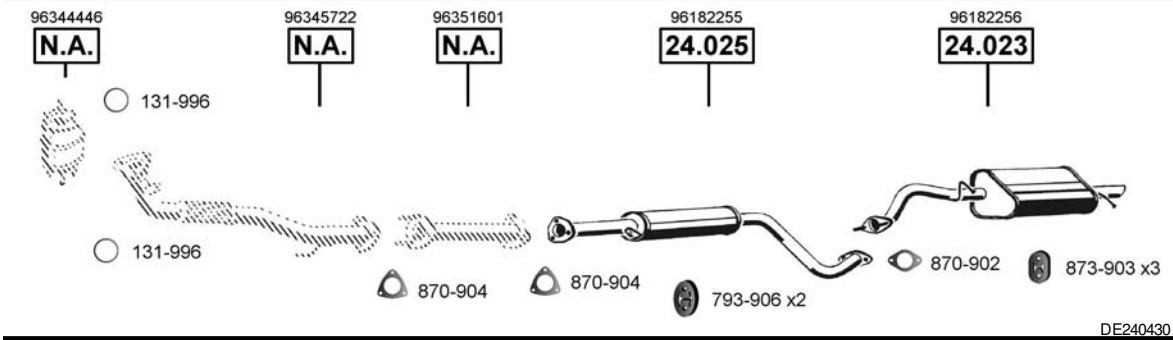

DE240430

Lanos
Hatchback
1.5i
06/00 - /03
(1498 cc), 63 KW

CAT