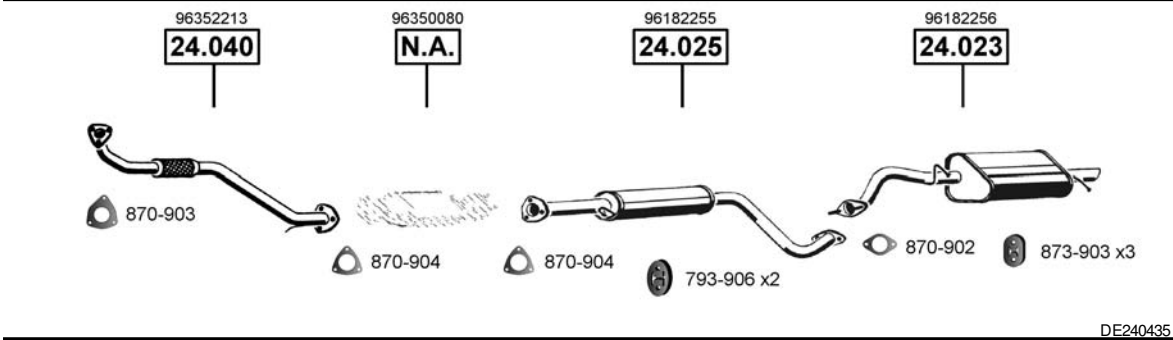

DE240435

Lanos
Hatchback
1.6i - 16V
/97 - 05/00
(1598 cc), 78 KW

CAT