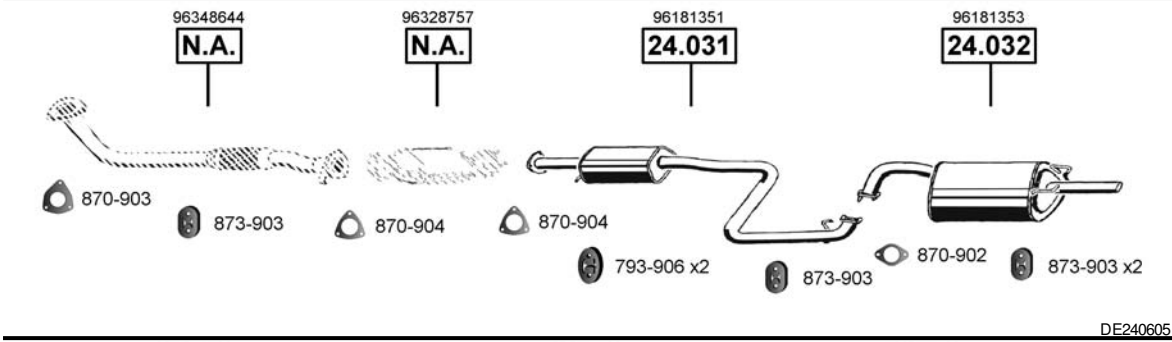

DE240605

Leganza
Sedan
2.0i - 16V
/02 - /03
(1998 cc), 98 KW

CAT