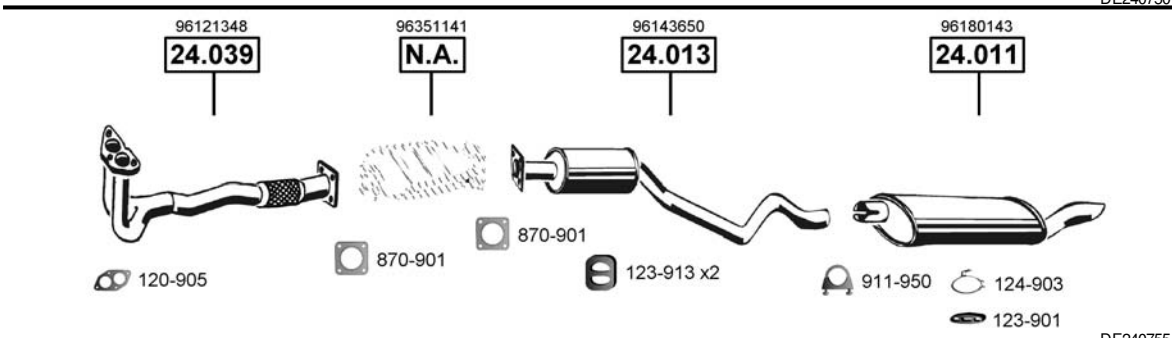

DE240755

Nexia
DOHC
Hatchback
1.5i - 16V
01/95 - /97
(1498 cc), 66 KW

CAT