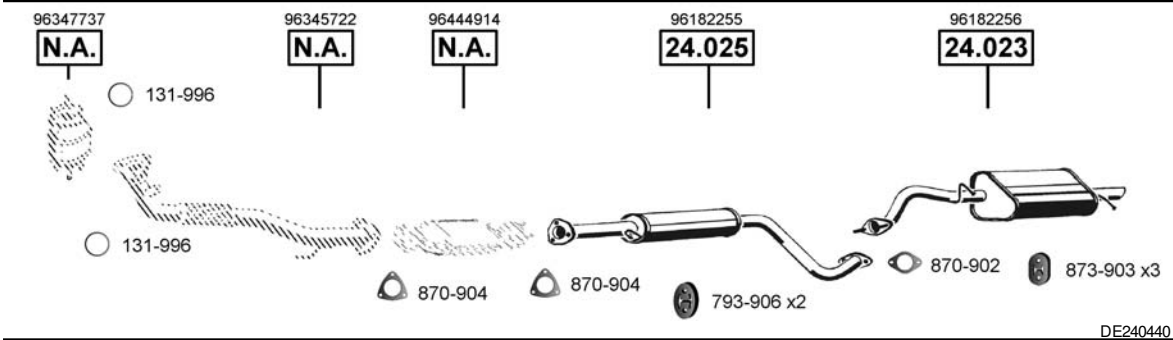

DE240440

Lanos
Hatchback
1.6i - 16V
06/00 - /03
(1598 cc), 78 KW

CAT