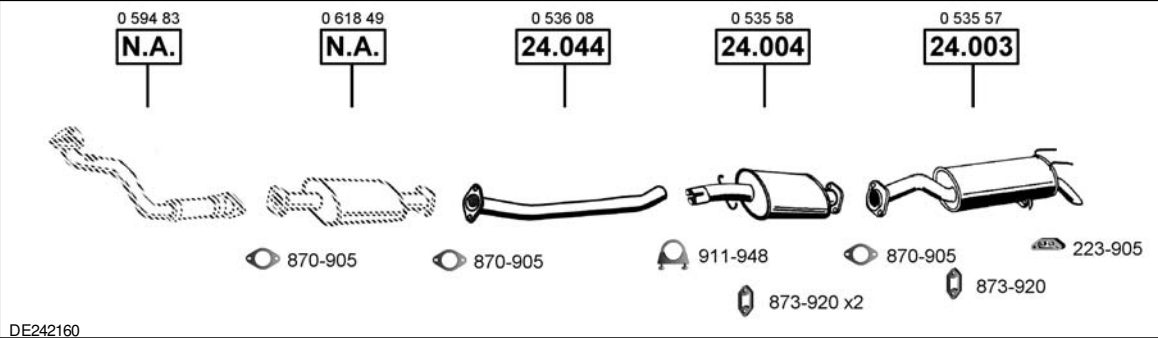

Polonez Caro Plus
1.6 GLI
/97 -
(1598 cc), 56 KW

CAT