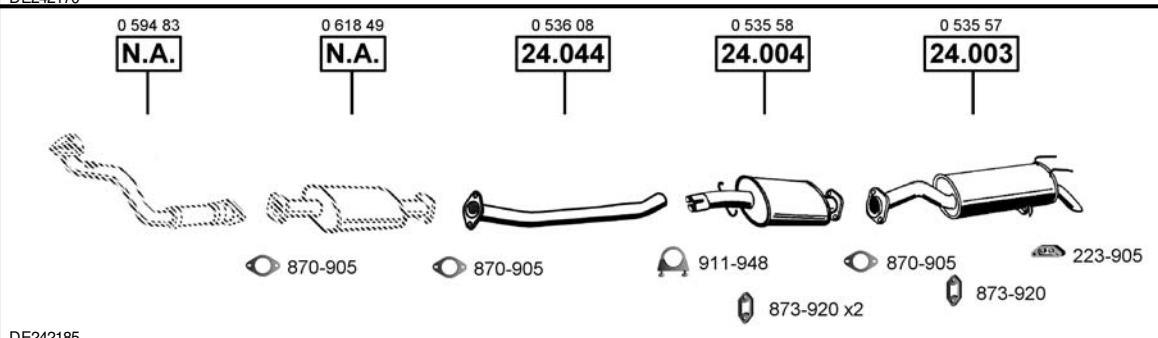

CAT

Polonez Caro Plus
1.6 GSI
/98 -
(1598 cc), 62 KW

CAT

Polonez Caro Plus Combi
1.6 GSI
04/99 -
(1598 cc), 62 KW

CAT

Lublin II
2.9T
2.4 Diesel
/97 -
(2417 cc), 52 KW

Lublin II
3.5 T
2.4 Turbo Diesel
/97 -
(2417 cc), 66 KW