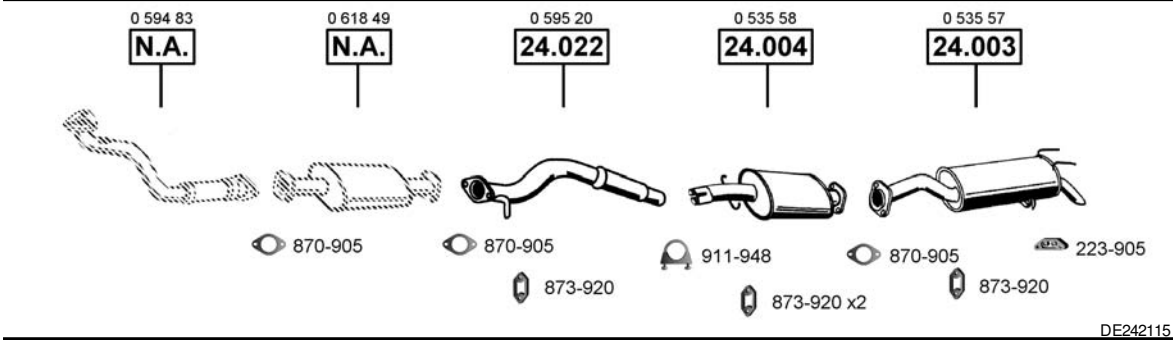

Polonez Caro CAT
Hatchback
1.4 MPI
/96 - /98
(1398 cc), 76 KW

DE242115