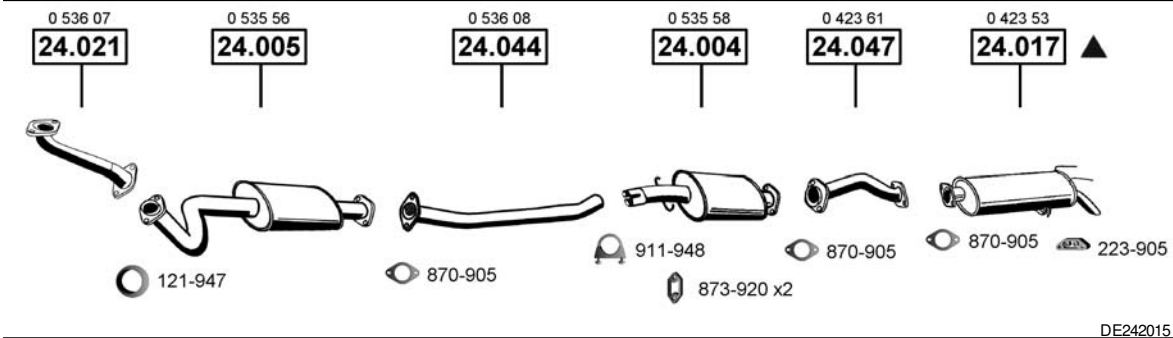

Truck
Double Cabin ROY
1.6
/95 -
(1598 cc), 57 KW
(1598 cc), 64 KW

DE242015