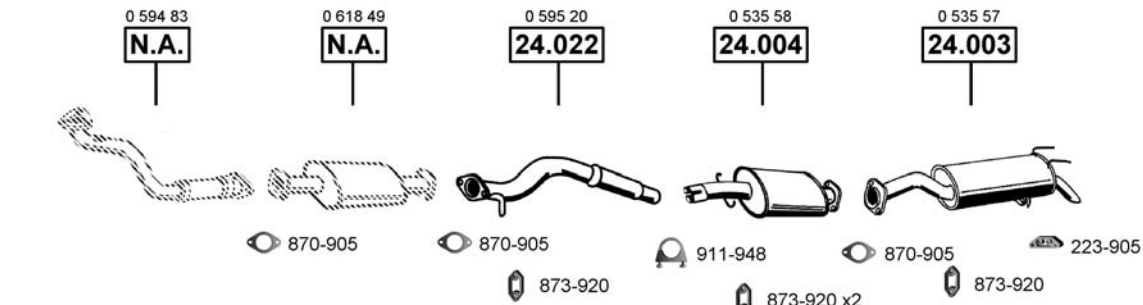

DE242040

Polonez ATU
1.4 MPI
/96 - /98
(1398 cc), 76 KW

CAT