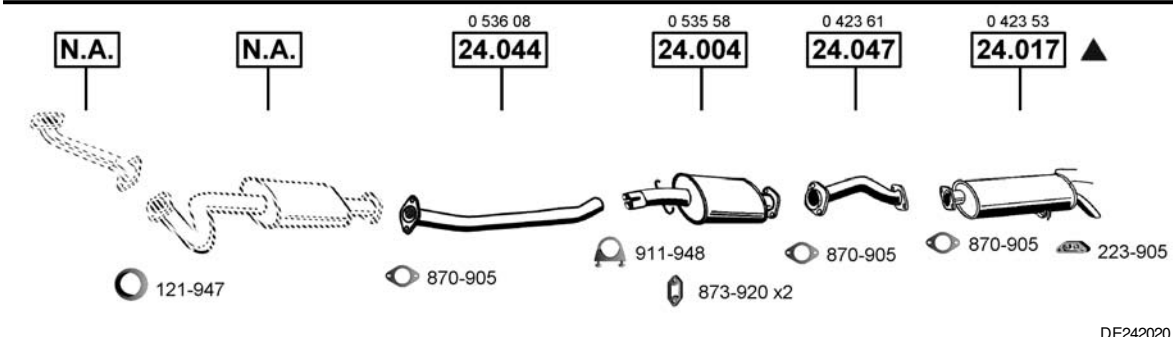

DE242005

Truck
Standart
1.9 Diesel
/95 -
(1905 cc), 51 KW

DE242010

Truck
Double Cabin ROY
1.6
/95 -
(1598 cc), 57 KW
(1598 cc), 64 KW

DE242015

Truck
Double Cabin ROY
1.6
/95 -
(1598 cc), 57 KW

CAT

DE242020