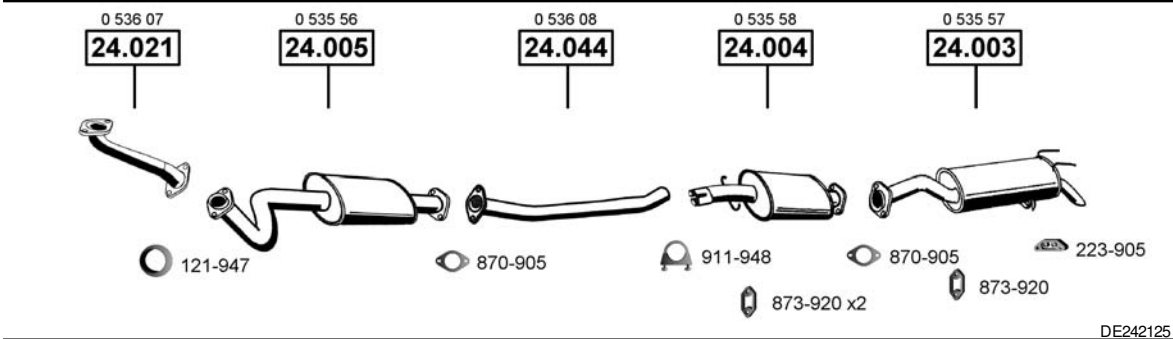

Polonez Caro
Hatchback
1.4 MPI
/94 - /95
(1398 cc), 76 KW

DE242110

Polonez Caro CAT
Hatchback
1.4 MPI
/96 - /98
(1398 cc), 76 KW

DE242115

Polonez Caro
Hatchback
1.5 GLE
/91 - /95
(1481 cc), 60 KW

DE242120

Polonez Caro
Hatchback
1.5 GLI
/91 - /95
(1481 cc), 55 KW