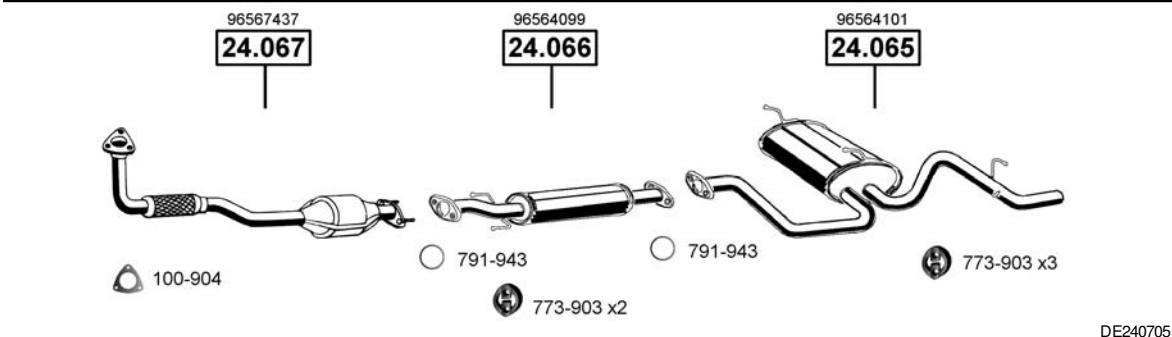

DE240600

DE240605

Leganza
Sedan
2.0i - 16V
/02 - /03
(1998 cc), 98 KW

CAT

DE240700

Matiz
Hatchback
0.8
04/98 - 08/00
(796 cc), 38 KW

CAT

DE240705