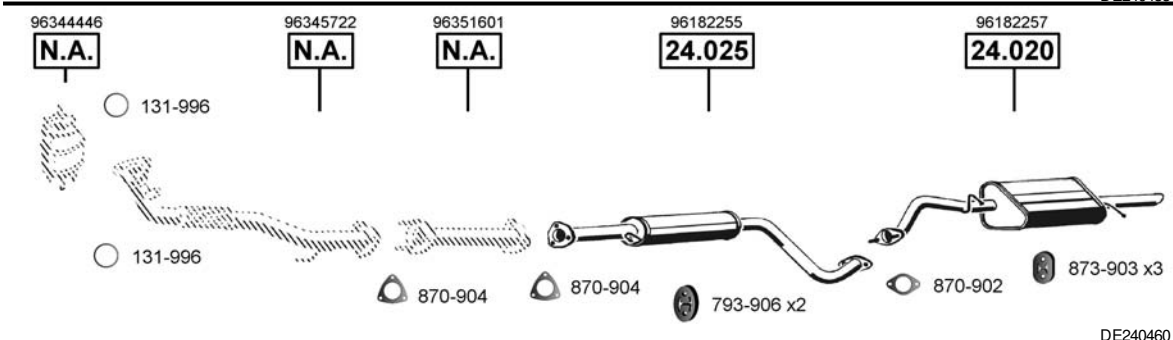

Lanos
Sedan
1.3i
04/97 - 05/00
(1349 cc), 55 KW

CAT

DE240455

Lanos
Sedan
1.3i
04/97 - 05/00
(1349 cc), 55 KW

CAT

DE240460

Lanos
Sedan
1.3i
06/00 - /03
(1349 cc), 55 KW

CAT