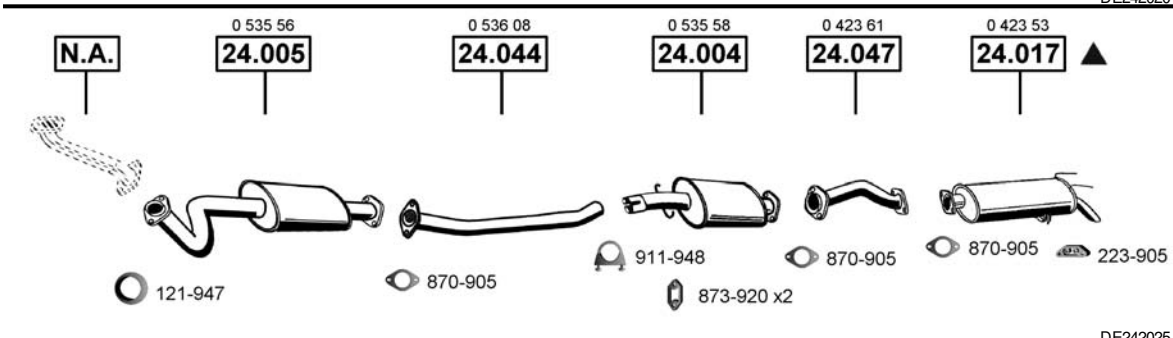

DE242005

Truck
Standart
1.9 Diesel
/95 -
(1905 cc), 51 KW

DE242010

Truck
Double Cabin ROY
1.6
/95 -
(1598 cc), 57 KW
(1598 cc), 64 KW

DE242015

Truck
Double Cabin ROY
1.6
/95 -
(1598 cc), 57 KW

CAT

DE242020