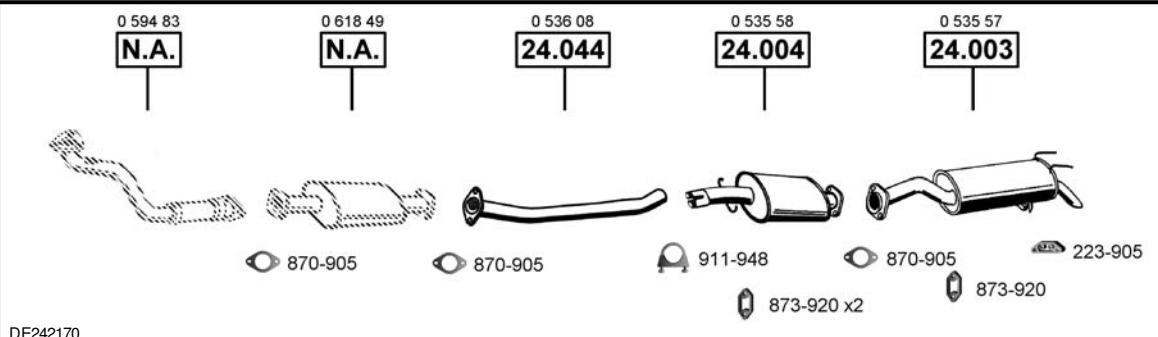

Polonez Caro Plus
1.6 GSI
/98 -
(1598 cc), 62 KW

CAT