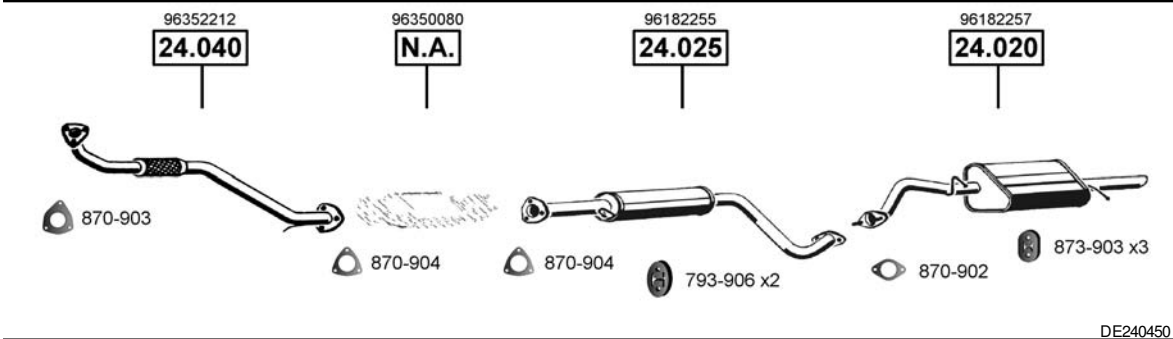

CAT

DE240435

Lanos
Hatchback
1.6i - 16V
/97 - 05/00
(1598 cc), 78 KW

CAT

DE240440

Lanos
Hatchback
1.6i - 16V
06/00 - /03
(1598 cc), 78 KW

CAT

DE240450