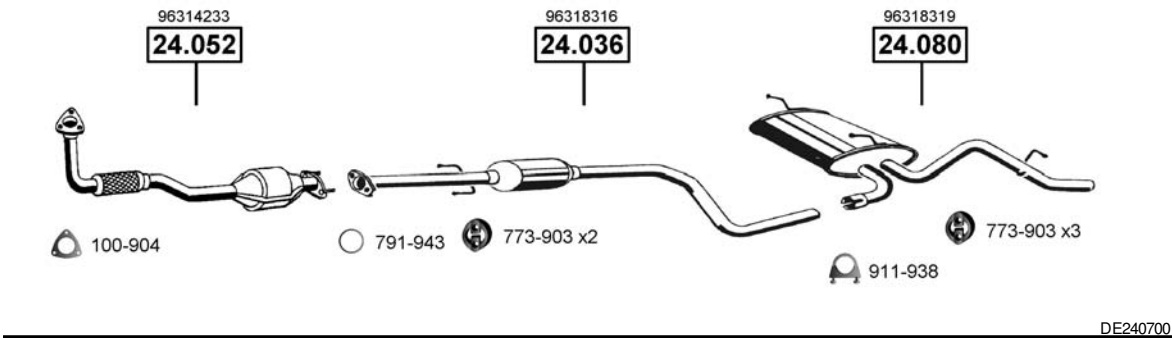

DE240700

Matiz
Hatchback
0.8
04/98 - 08/00
(796 cc), 38 KW

CAT