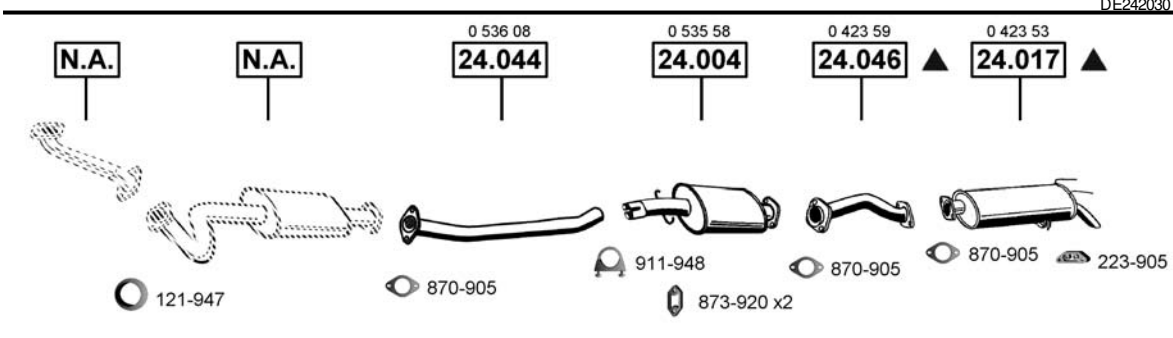

Truck
Long Base
1.6
/95 -
(1598 cc), 57 KW

CAT

DE242035