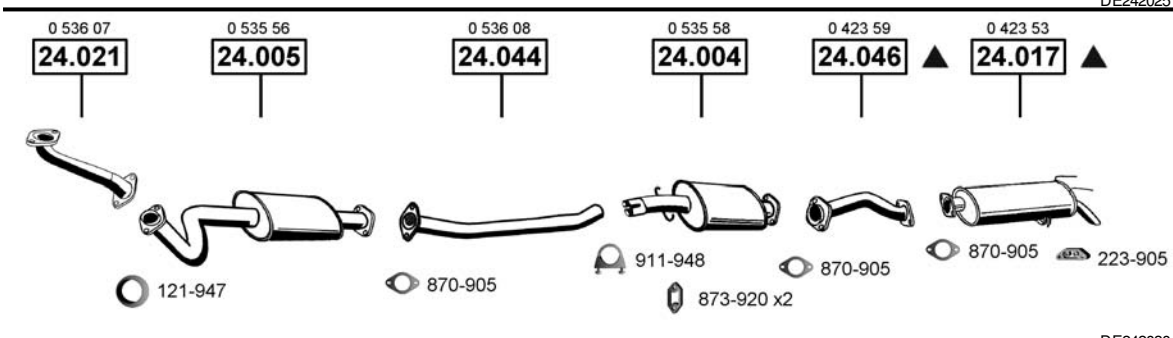

Truck
Long Base
1.6
/95 -
(1598 cc), 57 KW
(1598 cc), 64 KW

DE242030