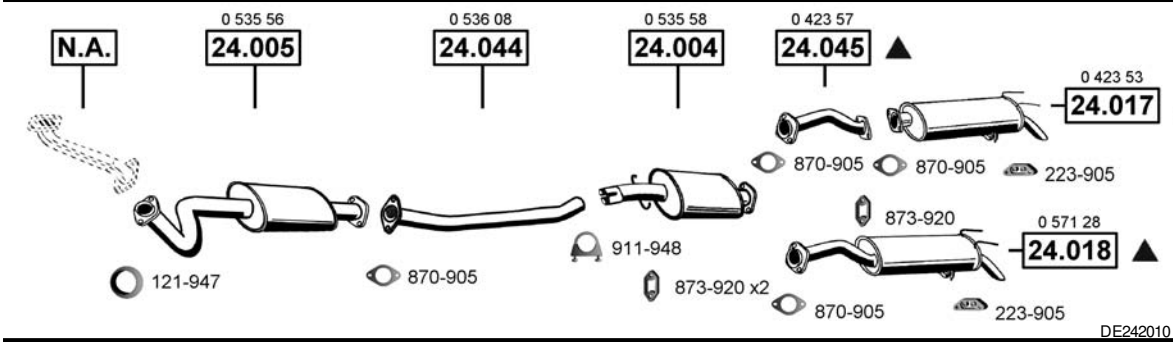

Truck
Standart
1.9 Diesel
/95 -
(1905 cc), 51 KW

DE242010