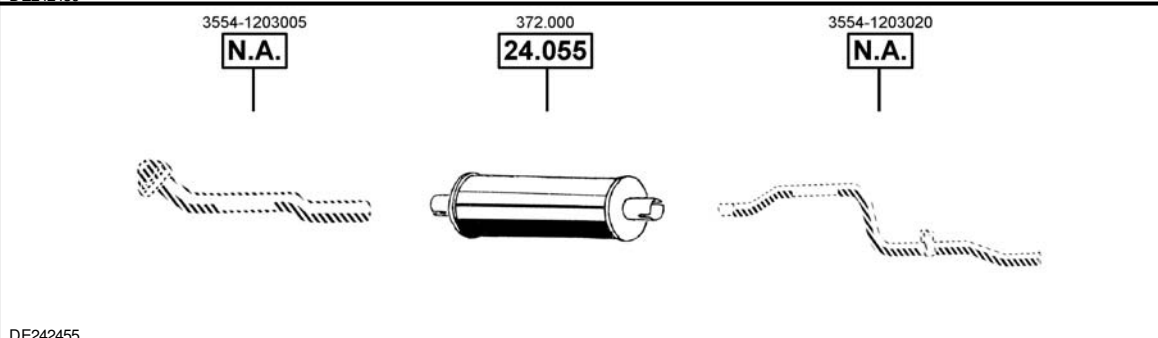

CAT

Polonez Caro Plus
1.6 GSI
/98 -
(1598 cc), 62 KW

CAT

Polonez Caro Plus Combi
1.6 GSI
04/99 -
(1598 cc), 62 KW

CAT

Lublin II
2.9T
2.4 Diesel
/97 -
(2417 cc), 52 KW

Lublin II
3.5 T
2.4 Turbo Diesel
/97 -
(2417 cc), 66 KW