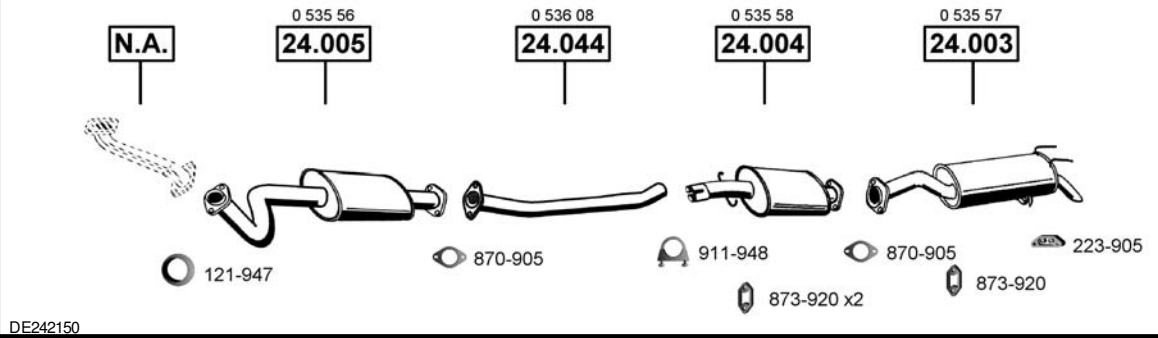

DE242125

Polonez Caro
1.6 GLE
/91 - /95
(1598 cc), 64 KW

DE242130

Polonez Caro CAT
1.6 GLI
/91 - /95
(1598 cc), 57 KW

DE242135

Polonez Caro
1.9 Diesel
/92 - /97
(1905 cc), 51 KW

Polonez Caro Plus
1.6 GLI
/97 -
(1598 cc), 56 KW