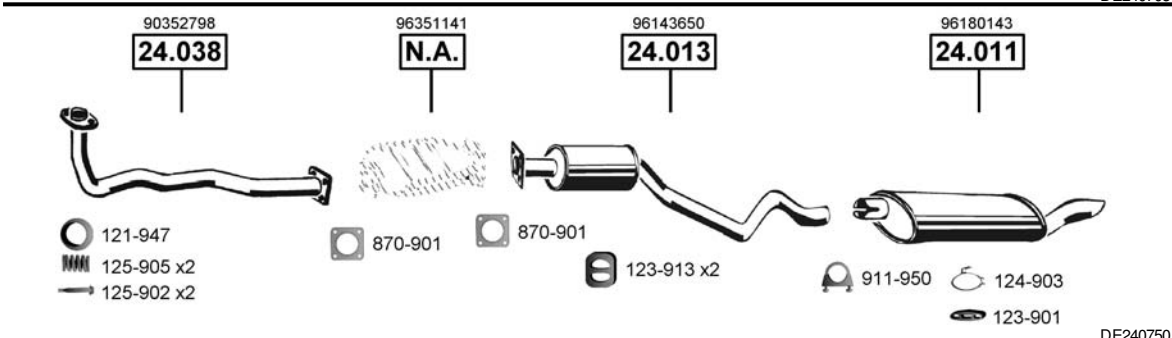

DE240750

Nexia
Hatchback
1.5i - 8V
01/95 - /99
(1498 cc), 55 KW

CAT