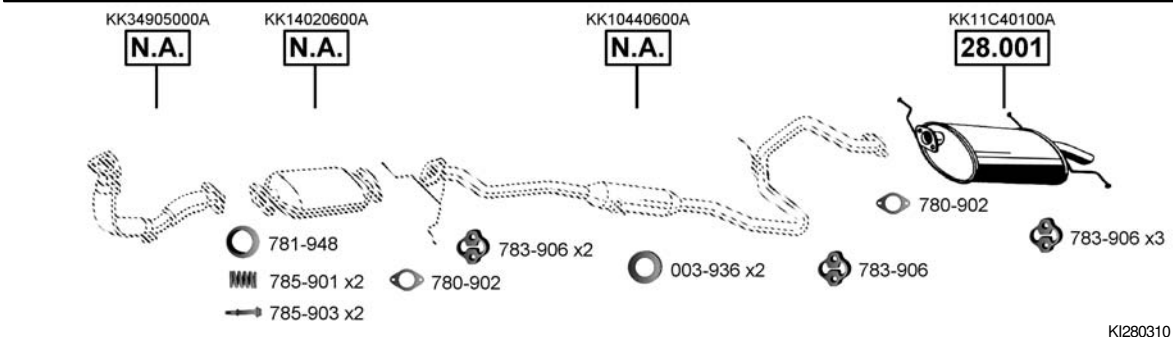

K-2700
2.7 D
10/97 -
(2664 cc), 59 KW

Pregio
2.7 D
10/97 -
(2664 cc), 60 KW

Pride
Hatchback
3-door/drzwiowy
1.3i
05/94 - /00
(1323 cc), 48 KW

CAT

Pride
Hatchback
3-door/drzwiowy
1.3i
05/94 - /00
(1323 cc), 48 KW

CAT

Rio
Hatchback
1.3i
08/00 - 07/02
(1343 cc), 55 KW

CAT

Rio
Hatchback, Sedan
1.3i - 8V
08/02 - 02/05
(1343 cc), 55 KW
(1343 cc), 60 KW

CAT

Rio Hatchback 1.5i 09/00 - 07/02 (1493 cc), 72 KW	CAT OK33A40500 N.A.	289502X010 N.A.	OK32A40300C 28.011	OK34W40100B 28.012

KI280450

Rio Hatchback, Sedan 1.5i - 16V 08/02 - 02/05 (1493 cc), 72 KW	CAT N.A.	28650FD300 28.011	28700FD300 28.012

KI280455

Sephia Sedan 1.5i - 16V /98 - /00 (1498 cc), 59 KW (1498 cc), 65 KW	CAT OK2A140500B N.A.	OK2A120600 N.A.	OK2AC40300E 28.010	OK2AA40100E 28.003