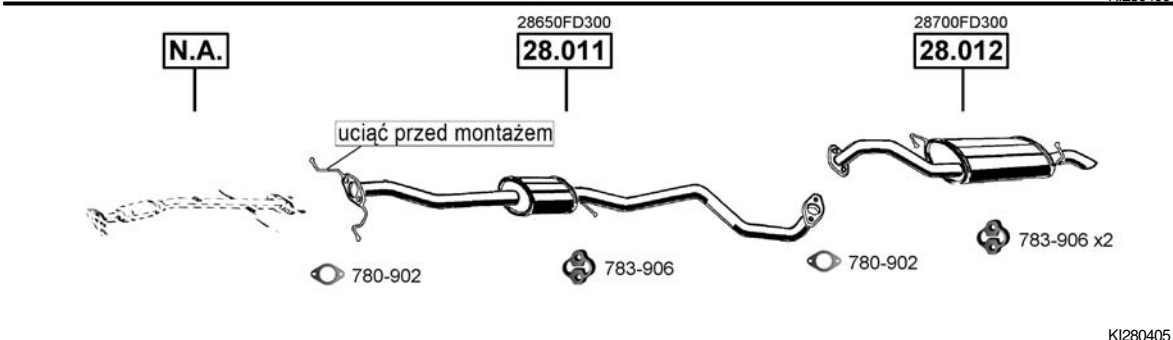

K-2700
2.7 D
10/97 -
(2664 cc), 59 KW

Pregio
2.7 D
10/97 -
(2664 cc), 60 KW

Pride
Hatchback
3-door/drzwiowy
1.3i
05/94 - /00
(1323 cc), 48 KW

CAT

Pride
Hatchback
3-door/drzwiowy
1.3i
05/94 - /00
(1323 cc), 48 KW

CAT

Rio
Hatchback
1.3i
08/00 - 07/02
(1343 cc), 55 KW

CAT

Rio
Hatchback, Sedan
1.3i - 8V
08/02 - 02/05
(1343 cc), 55 KW
(1343 cc), 60 KW

CAT

Rio Hatchback 1.5i 09/00 - 07/02 (1493 cc), 72 KW	CAT OK33A40500 N.A.	289502X010 N.A.	OK32A40300C 28.011	OK34W40100B 28.012