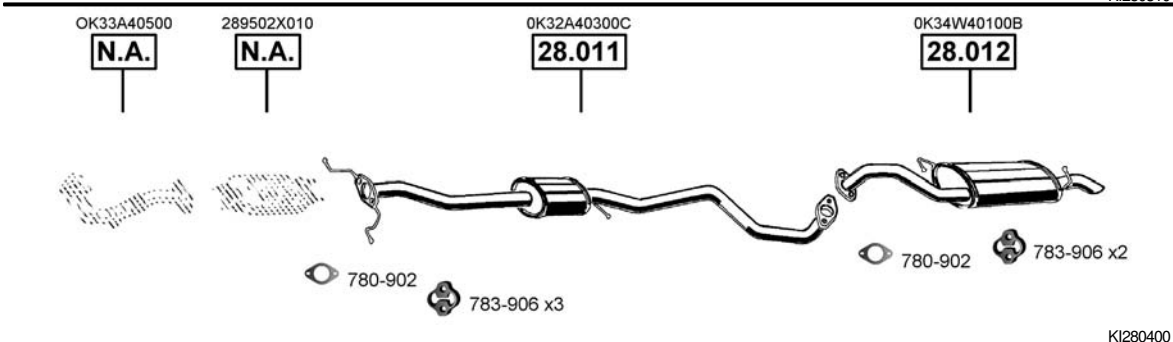

K-2700
2.7 D
10/97 -
(2664 cc), 59 KW

Pregio
2.7 D
10/97 -
(2664 cc), 60 KW

Pride
Hatchback
3-door/drzwiowy
1.3i
05/94 - /00
(1323 cc), 48 KW

CAT

Pride
Hatchback
3-door/drzwiowy
1.3i
05/94 - /00
(1323 cc), 48 KW

CAT

Rio
Hatchback
1.3i
08/00 - 07/02
(1343 cc), 55 KW

CAT

Rio
Hatchback, Sedan
1.3i - 8V
08/02 - 02/05
(1343 cc), 55 KW
(1343 cc), 60 KW

CAT

Rio Hatchback 1.5i 09/00 - 07/02 (1493 cc), 72 KW	CAT OK33A40500 N.A.	289502X010 N.A.	OK32A40300C 28.011	OK34W40100B 28.012

KI280450

Rio Hatchback, Sedan 1.5i - 16V 08/02 - 02/05 (1493 cc), 72 KW	CAT N.A.	28650FD300 28.011	28700FD300 28.012

KI280455

Sephia Sedan 1.5i - 16V /98 - /00 (1498 cc), 59 KW (1498 cc), 65 KW	CAT OK2A140500B N.A.	OK2A120600 N.A.	OK2AC40300E 28.010	OK2AA40100E 28.003