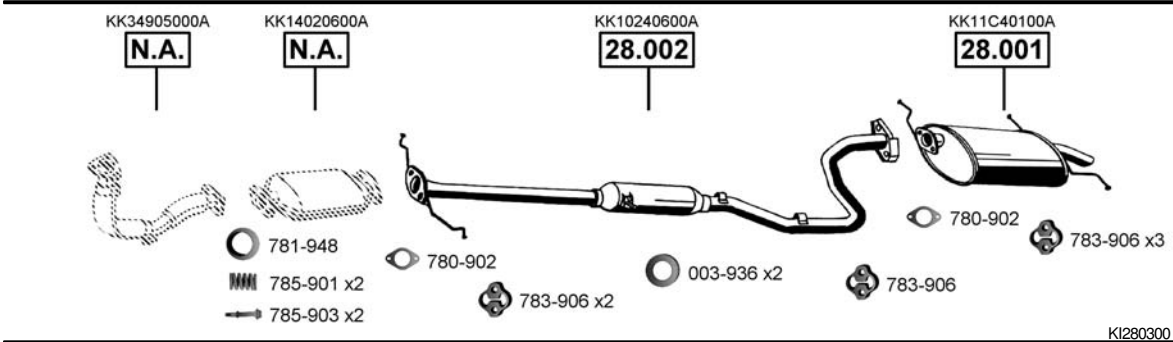

K-2700
2.7 D
10/97 -
(2664 cc), 59 KW

Pregio
2.7 D
10/97 -
(2664 cc), 60 KW

Pride
Hatchback
3-door/drzwiowy
1.3i
05/94 - /00
(1323 cc), 48 KW

CAT

Pride
Hatchback
3-door/drzwiowy
1.3i
05/94 - /00
(1323 cc), 48 KW

CAT

Rio
Hatchback
1.3i
08/00 - 07/02
(1343 cc), 55 KW

CAT

Rio
Hatchback, Sedan
1.3i - 8V
08/02 - 02/05
(1343 cc), 55 KW
(1343 cc), 60 KW

CAT

Rio Hatchback 1.5i 09/00 - 07/02 (1493 cc), 72 KW	CAT OK33A40500 N.A.	289502X010 N.A.	OK32A40300C 28.011	OK34W40100B 28.012

KI280450

Rio Hatchback, Sedan 1.5i - 16V 08/02 - 02/05 (1493 cc), 72 KW	CAT N.A.	28650FD300 28.011	28700FD300 28.012

KI280455

Sephia Sedan 1.5i - 16V /98 - /00 (1498 cc), 59 KW (1498 cc), 65 KW	CAT OK2A140500B N.A.	OK2A120600 N.A.	OK2AC40300E 28.010	OK2AA40100E 28.003