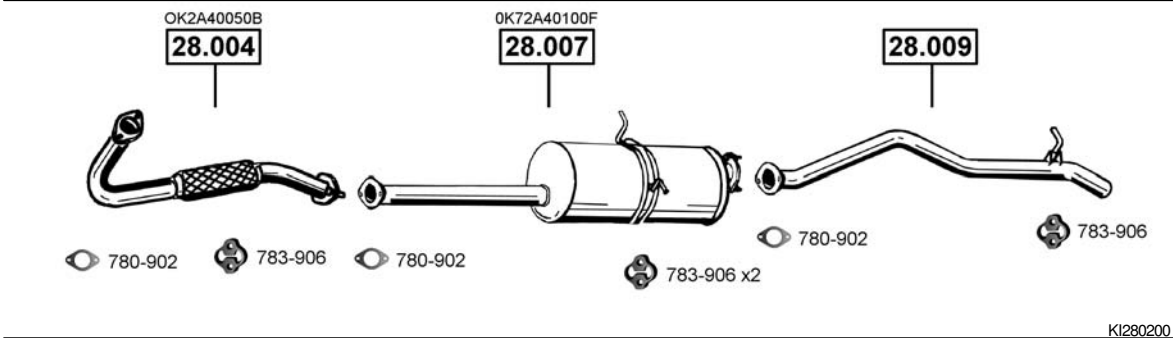

K-2700
2.7 D
10/97 -
(2664 cc), 59 KW

Pregio
2.7 D
10/97 -
(2664 cc), 60 KW

Pride
Hatchback
3-door/drzwiowy
1.3i
05/94 - /00
(1323 cc), 48 KW

CAT

Pride
Hatchback
3-door/drzwiowy
1.3i
05/94 - /00
(1323 cc), 48 KW

CAT

Rio
Hatchback
1.3i
08/00 - 07/02
(1343 cc), 55 KW

CAT

Rio
Hatchback, Sedan
1.3i - 8V
08/02 - 02/05
(1343 cc), 55 KW
(1343 cc), 60 KW

CAT

Rio Hatchback 1.5i 09/00 - 07/02 (1493 cc), 72 KW	CAT OK33A40500 N.A.	289502X010 N.A.	OK32A40300C 28.011	OK34W40100B 28.012

KI280450

Rio Hatchback, Sedan 1.5i - 16V 08/02 - 02/05 (1493 cc), 72 KW	CAT N.A.	28650FD300 28.011	28700FD300 28.012

KI280455

Sephia Sedan 1.5i - 16V /98 - /00 (1498 cc), 59 KW (1498 cc), 65 KW	CAT OK2A140500B N.A.	OK2A120600 N.A.	OK2AC40300E 28.010	OK2AA40100E 28.003