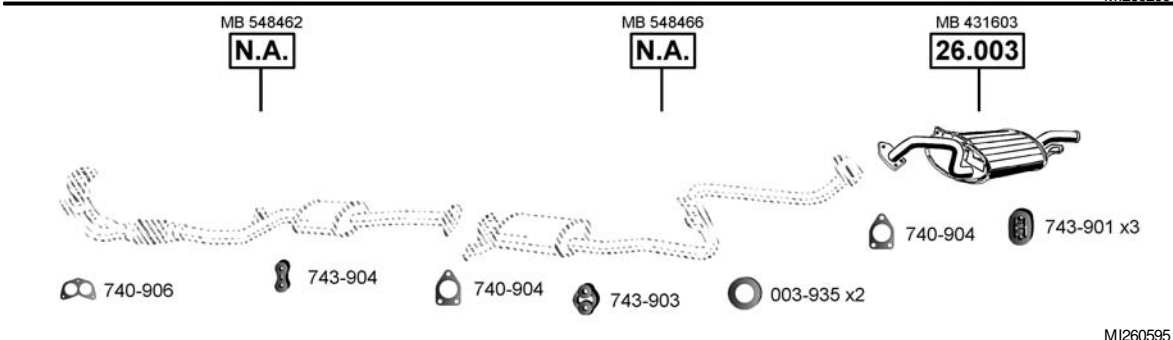

CAT

Carisma
Hatchback, Sedan
1.6i - 16V
05/95 - 04/97
(1597 cc), 66 KW

CAT

Carisma
Hatchback, Sedan
1.6i - 16V
05/97 - 02/99
(1597 cc), 74 KW

CAT

Carisma
Hatchback, Sedan
1.8i - 16V
05/95 - 02/99
(1834 cc), 85 KW

CAT

Carisma
Hatchback, Sedan
1.8 GDi
09/97 - 02/99
(1834 cc), 92 KW

CAT

Carisma
Hatchback, Sedan
1.9 Turbo Diesel
10/96 - 02/99
(1870 cc), 66 KW

Galant
Hatchback, Sedan
1.8i
02/88 - /92
(1755 cc), 66 KW

<p>Galant Hatchback, Sedan 1.8 1.8i 02/88 - 11/92 (1755 cc), 63 KW (1755 cc), 66 KW</p>	<p>CAT</p>	<p>MB 577222 N.A.</p>	<p>MD 135385 N.A.</p>	<p>MB 548471 26.009</p>	<p>MB 431603 26.003</p>
	<p>740-906 220-914 890-908 743-903 003-935 x2 740-904 743-901 x3</p>				