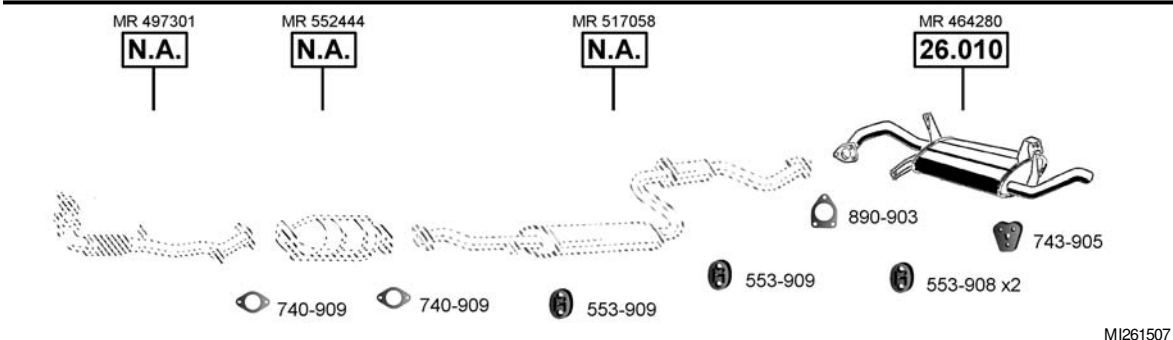

CAT

MI261500

Space Star
1.8 GDi
10/98 - 05/00
(1834 cc), 90 KW

CAT

MI261505

Space Star
1.8 GDi
06/00 - 08/02
(1834 cc), 87 KW
(1834 cc), 90 KW

CAT

MI261507