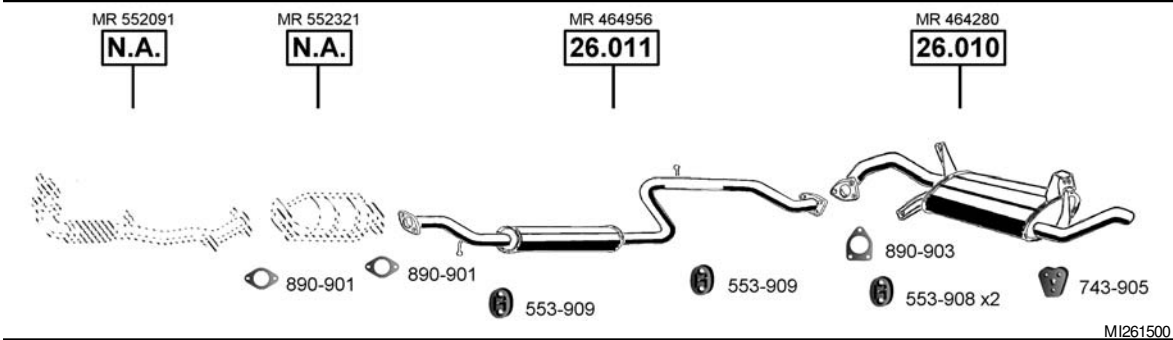

MI260955

Lancer
Hatchback, Sedan
1.6i - 16V
12/91 - /96
(1597 cc), 83 KW

CAT

MI260975

Space Star
1.3i
06/00 - 07/03
(1299 cc), 60 KW
(1299 cc), 63 KW

CAT

MI261495

Space Star
1.6i - 16V
04/01 -
(1597 cc), 72 KW