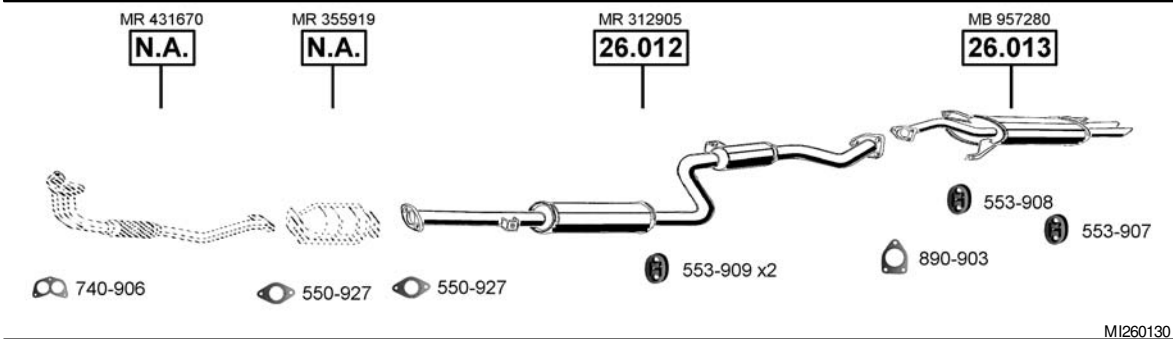

CAT

Carisma
Hatchback, Sedan
1.6i - 16V
05/95 - 04/97
(1597 cc), 66 KW

CAT

Carisma
Hatchback, Sedan
1.6i - 16V
05/97 - 02/99
(1597 cc), 74 KW

CAT

Carisma
Hatchback, Sedan
1.8i - 16V
05/95 - 02/99
(1834 cc), 85 KW

CAT

Carisma
Hatchback, Sedan
1.8 GDi
09/97 - 02/99
(1834 cc), 92 KW

CAT

Carisma
Hatchback, Sedan
1.9 Turbo Diesel
10/96 - 02/99
(1870 cc), 66 KW

Galant
Hatchback, Sedan
1.8i
02/88 - /92
(1755 cc), 66 KW

<p>Galant Hatchback, Sedan 1.8 1.8i 02/88 - 11/92 (1755 cc), 63 KW (1755 cc), 66 KW</p>	<p>CAT</p>	<p>MB 577222 N.A.</p>	<p>MD 135385 N.A.</p>	<p>MB 548471 26.009</p>	<p>MB 431603 26.003</p>
	<p>740-906 220-914 890-908 743-903 003-935 x2 740-904 743-901 x3</p>				