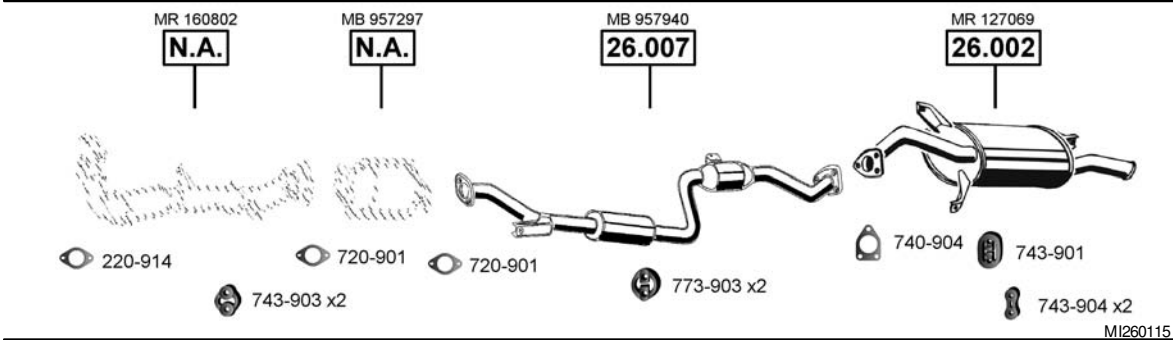

CAT

Carisma
Hatchback, Sedan
1.6i - 16V
05/95 - 04/97
(1597 cc), 66 KW

CAT

Carisma
Hatchback, Sedan
1.6i - 16V
05/97 - 02/99
(1597 cc), 74 KW

CAT

Carisma
Hatchback, Sedan
1.8i - 16V
05/95 - 02/99
(1834 cc), 85 KW

CAT

Carisma
Hatchback, Sedan
1.8 GDi
09/97 - 02/99
(1834 cc), 92 KW

CAT

Carisma
Hatchback, Sedan
1.9 Turbo Diesel
10/96 - 02/99
(1870 cc), 66 KW

Galant
Hatchback, Sedan
1.8i
02/88 - /92
(1755 cc), 66 KW

<p>Galant Hatchback, Sedan 1.8 1.8i 02/88 - 11/92 (1755 cc), 63 KW (1755 cc), 66 KW</p>	<p>CAT</p>	<p>MB 577222 N.A.</p>	<p>MD 135385 N.A.</p>	<p>MB 548471 26.009</p>	<p>MB 431603 26.003</p>
	<p>740-906 220-914 890-908 743-903 003-935 x2 740-904 743-901 x3</p>				