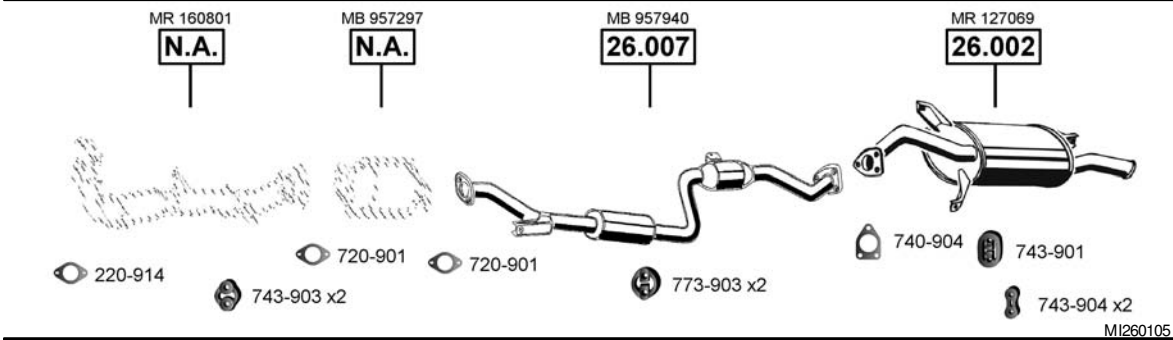

CAT

Carisma
Hatchback, Sedan
1.6i - 16V
05/95 - 04/97
(1597 cc), 66 KW

CAT

Carisma
Hatchback, Sedan
1.6i - 16V
05/97 - 02/99
(1597 cc), 74 KW

CAT

Carisma
Hatchback, Sedan
1.8i - 16V
05/95 - 02/99
(1834 cc), 85 KW

CAT

Carisma
Hatchback, Sedan
1.8 GDi
09/97 - 02/99
(1834 cc), 92 KW

CAT

Carisma
Hatchback, Sedan
1.9 Turbo Diesel
10/96 - 02/99
(1870 cc), 66 KW

Galant
Hatchback, Sedan
1.8i
02/88 - /92
(1755 cc), 66 KW

<p>Galant Hatchback, Sedan 1.8 1.8i 02/88 - 11/92 (1755 cc), 63 KW (1755 cc), 66 KW</p>	<p>CAT</p>	<p>MB 577222 N.A.</p>	<p>MD 135385 N.A.</p>	<p>MB 548471 26.009</p>	<p>MB 431603 26.003</p>
	<p>740-906 220-914 890-908 743-903 003-935 x2 740-904 743-901 x3</p>				