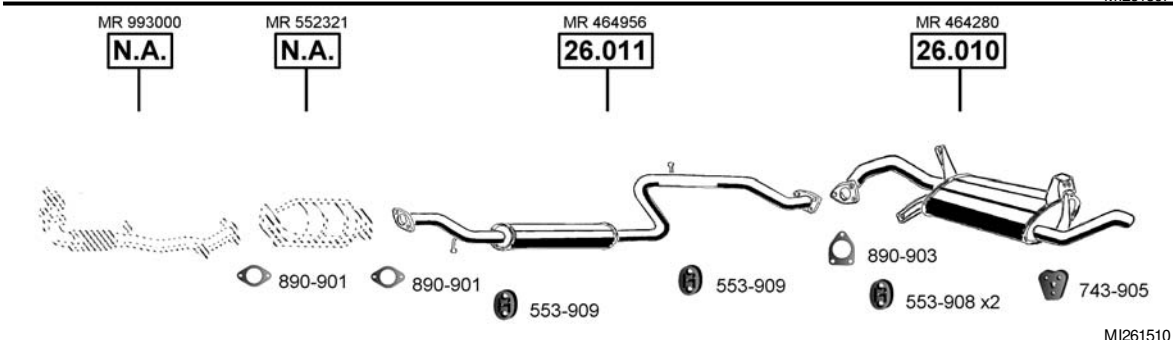

CAT

MI261500

Space Star
1.8 GDi
10/98 - 05/00
(1834 cc), 90 KW

CAT

MI261505

Space Star
1.8 GDi
06/00 - 08/02
(1834 cc), 87 KW
(1834 cc), 90 KW

CAT

MI261507