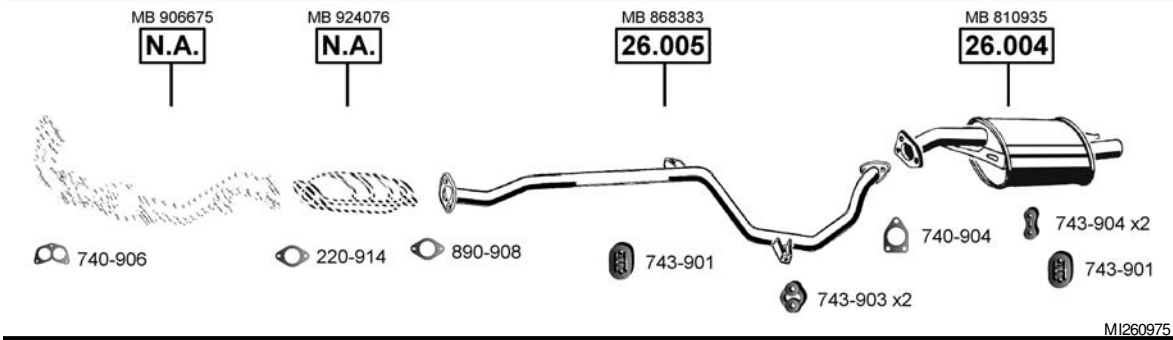

Lancer
Hatchback, Sedan
1.6i - 16V
12/91 - /96
(1597 cc), 83 KW

CAT

MI260975