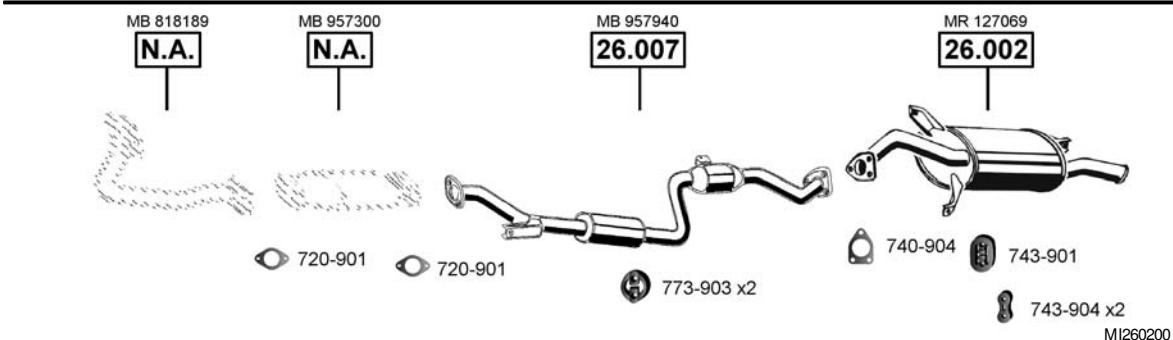

CAT

Carisma
Hatchback, Sedan
1.6i - 16V
05/95 - 04/97
(1597 cc), 66 KW

CAT

Carisma
Hatchback, Sedan
1.6i - 16V
05/97 - 02/99
(1597 cc), 74 KW

CAT

Carisma
Hatchback, Sedan
1.8i - 16V
05/95 - 02/99
(1834 cc), 85 KW

CAT

Carisma
Hatchback, Sedan
1.8 GDi
09/97 - 02/99
(1834 cc), 92 KW

CAT

Carisma
Hatchback, Sedan
1.9 Turbo Diesel
10/96 - 02/99
(1870 cc), 66 KW

Galant
Hatchback, Sedan
1.8i
02/88 - /92
(1755 cc), 66 KW

<p>Galant Hatchback, Sedan 1.8 1.8i 02/88 - 11/92 (1755 cc), 63 KW (1755 cc), 66 KW</p>	<p>CAT</p>	<p>MB 577222 N.A.</p>	<p>MD 135385 N.A.</p>	<p>MB 548471 26.009</p>	<p>MB 431603 26.003</p>
	<p>740-906 220-914 890-908 743-903 003-935 x2 740-904 743-901 x3</p>				