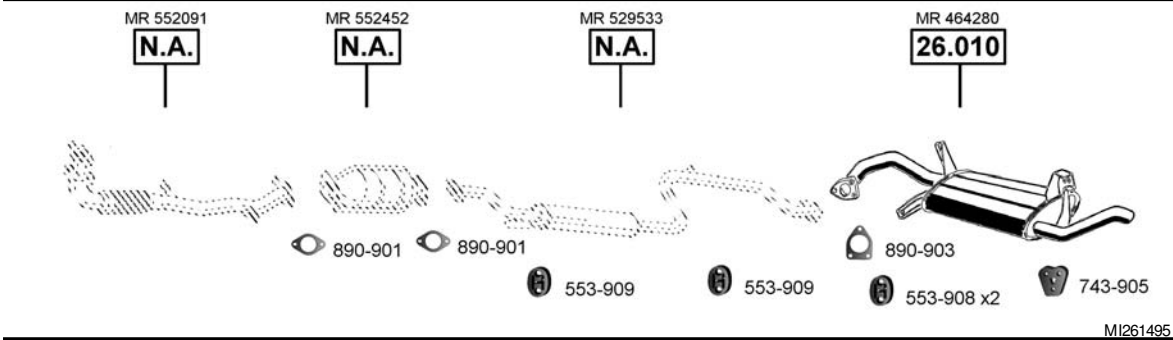

Space Star
1.3i
06/00 - 07/03
(1299 cc), 60 KW
(1299 cc), 63 KW

CAT

MI261495