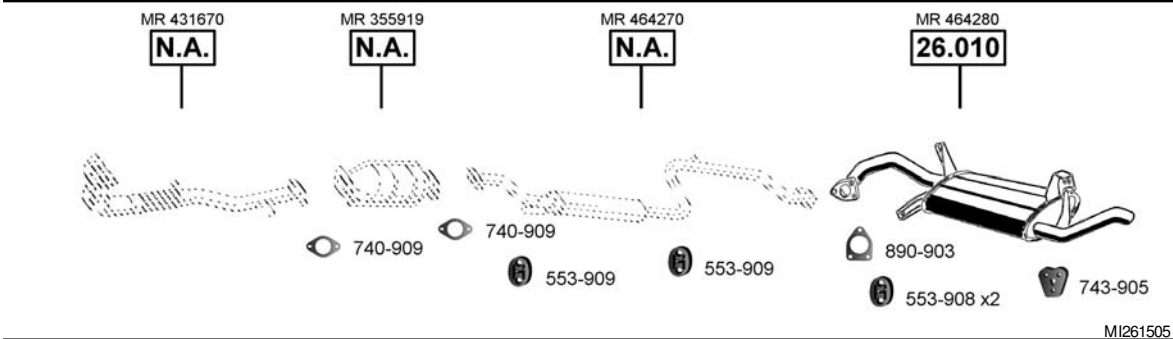

Space Star
1.8 GDi
10/98 - 05/00
(1834 cc), 90 KW

CAT

MI261505