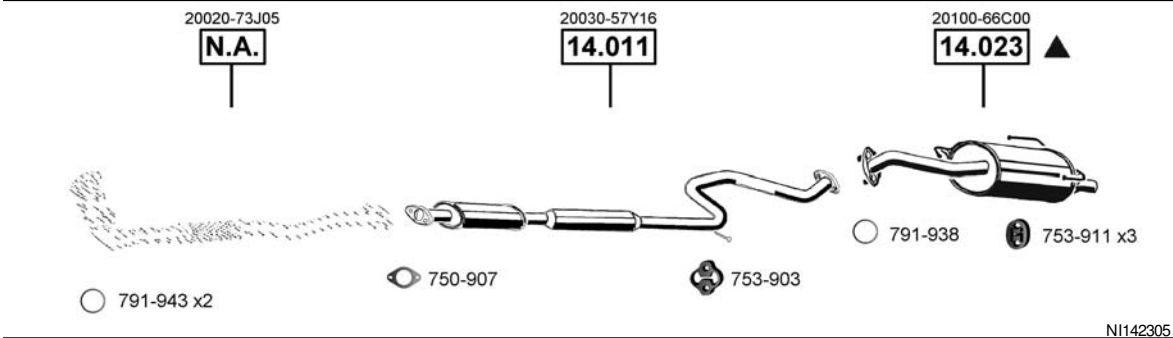

**Sunny**  
Sedan  
**1.7 Diesel**  
06/86 - 09/90  
(1681 cc), 40 KW

NH142300

**Sunny**  
Sedan  
**2.0 Diesel**  
10/90 - /96  
(1974 cc), 55 KW

NH142305

**Sunny**  
Combi  
**1.6i**  
08/86 - 09/90  
(1597 cc), 55 KW  
(1597 cc), 66 KW