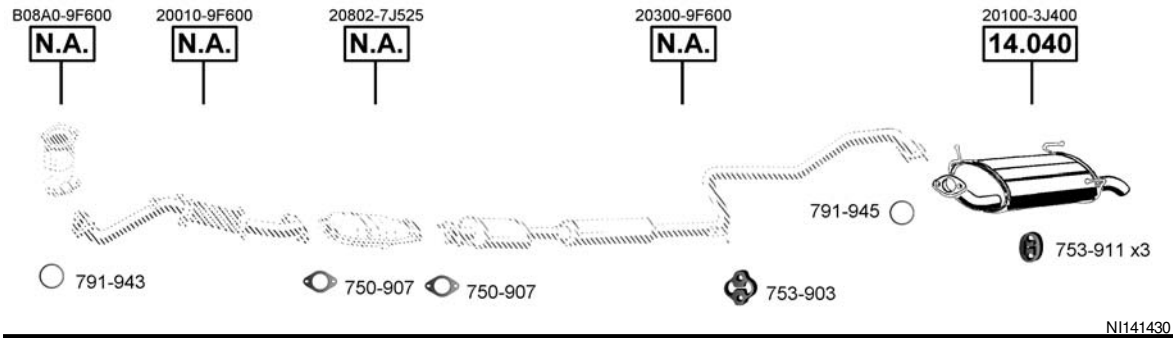

Primera
Hatchback, Sedan
1.8i - 16V
06/99 - 01/02
(1769 cc), 82 KW

CAT