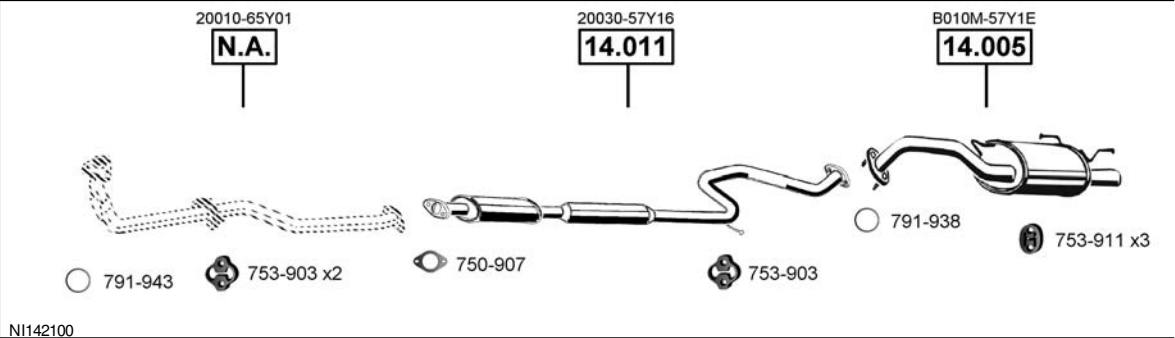

[CAT]

NH142085

**Sunny**  
Hatchback  
**1.6**  
10/88 - 09/90  
(1597 cc), 70 KW

NH142090

**Sunny**  
Hatchback  
3-door/drzwiowy  
**1.6**  
10/90 - /92  
(1597 cc), 70 KW

**Sunny**  
Hatchback, Liftback  
5-door/drzwiowy  
**1.6**  
10/90 - /92  
(1597 cc), 70 KW