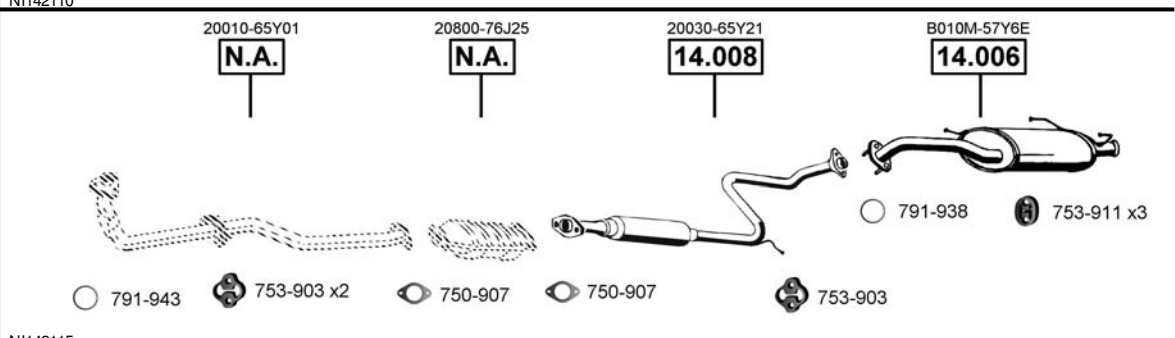

Sunny
Hatchback
3-door/drzwiowy
1.6
10/92 - /96
(1597 cc), 75 KW

CAT