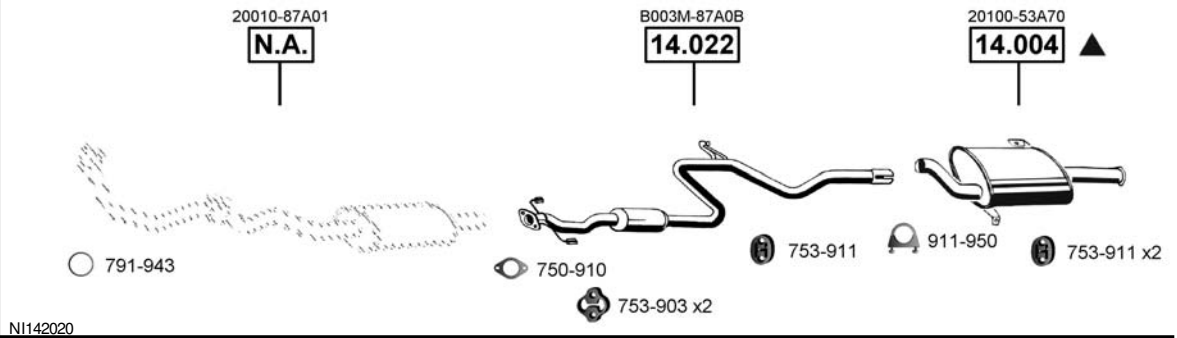

Sunny
Hatchback
1.4
10/88 - 09/90
(1392 cc), 55 KW