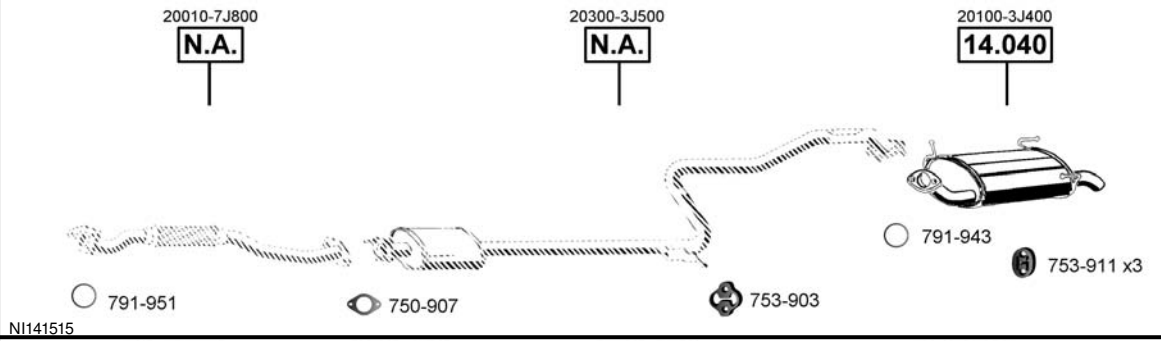

Primera
Hatchback, Sedan
2.0 Td Turbo Diesel
09/00 - 01/02
(1974 cc), 66 KW