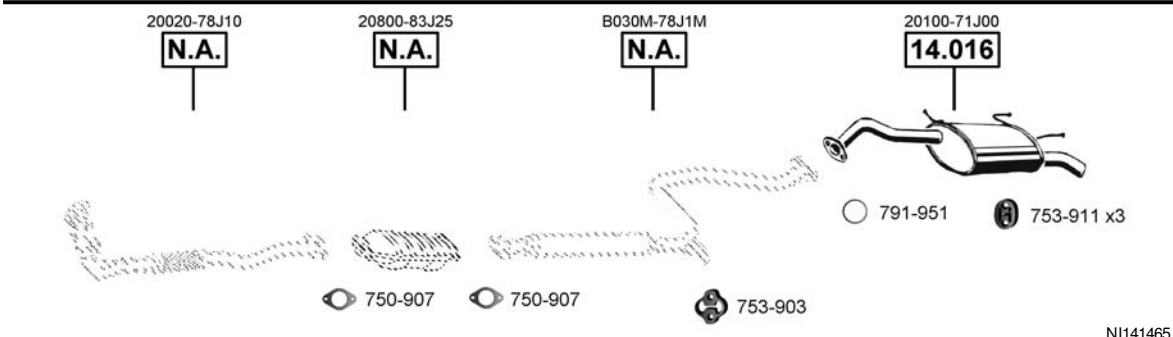

**CAT**

**Primera**  
Hatchback, Sedan  
**2.0i**  
06/90 - 04/93  
(1998 cc), 85 KW  
(1998 cc), 89 KW

**CAT**

**Primera**  
Hatchback, Sedan  
**2.0i** GT - 16V  
06/90 - 05/96  
(1998 cc), 110 KW

**CAT**