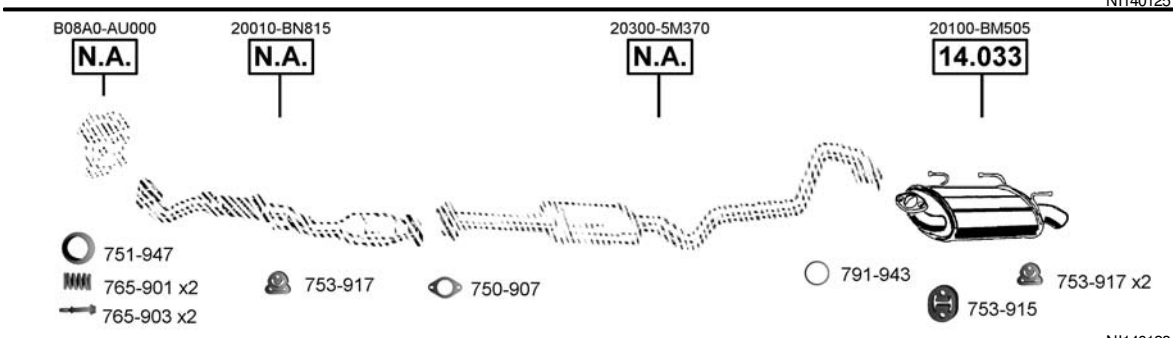

Almera
Hatchback
Euro 4
1.5i - 16V
10/02 -
1497 cc, 72 KW

CAT

NI140128

Man.