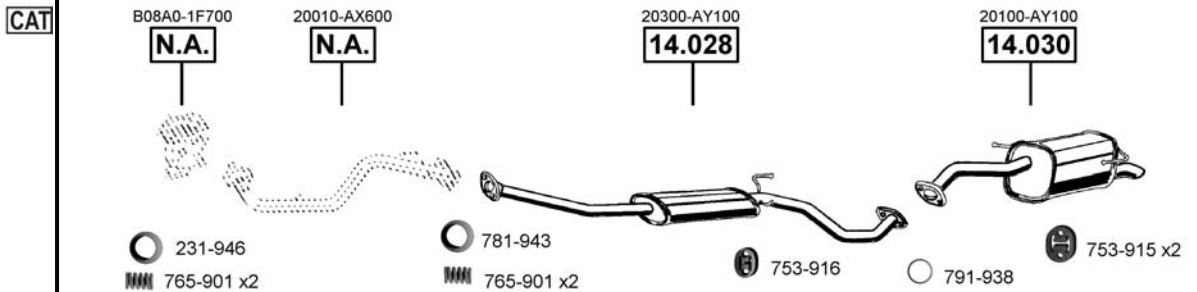

NH140815

Man.

**Micra**  
K10  
**1.0**  
11/88 - /92  
(988 cc), 40 KW

Aut. NI140820

**Micra**  
K11  
**1.0i** - 16V  
08/92 - 02/98  
(998 cc), 40 KW

NI140825

**Micra**  
K12  
**1.0i** - 16V  
01/03 - 11/03  
(998 cc), 48 KW