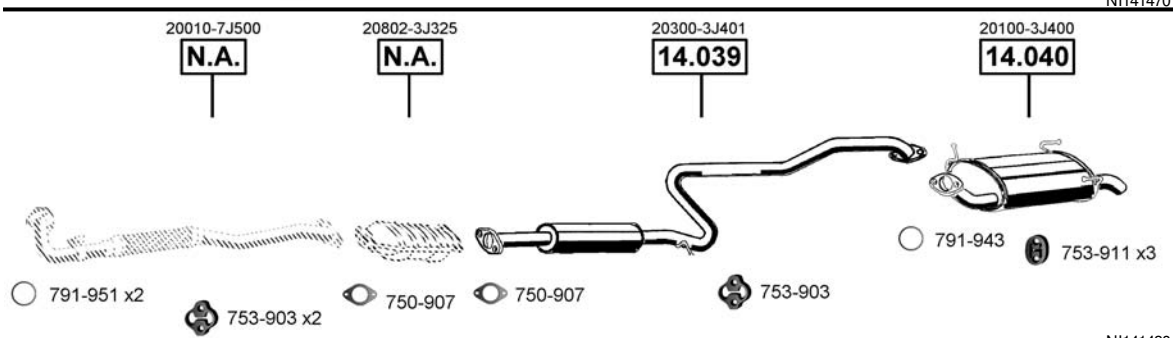

Primera
Hatchback, Sedan
2.0i - 16V
06/96 - 06/99
(1998 cc), 96 KW

CAT