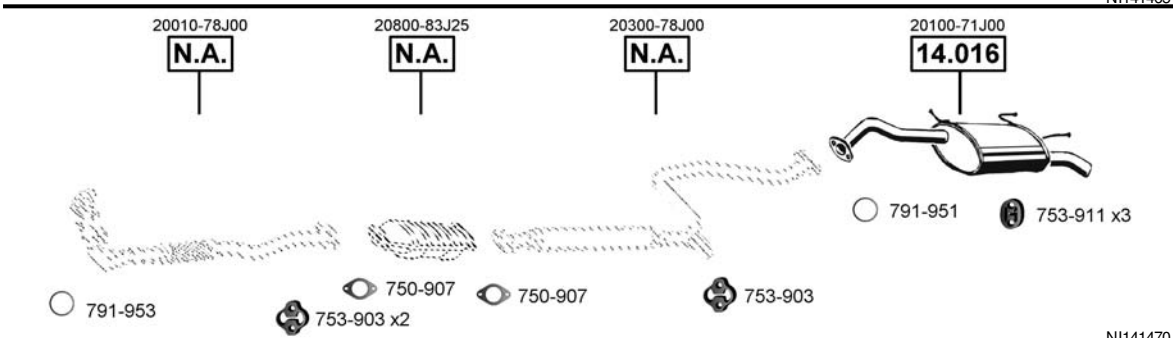

**CAT**

**Primera**  
Hatchback, Sedan  
**2.0i**  
06/90 - 04/93  
(1998 cc), 85 KW  
(1998 cc), 89 KW

**CAT**

**Primera**  
Hatchback, Sedan  
**2.0i** GT - 16V  
06/90 - 05/96  
(1998 cc), 110 KW

**CAT**