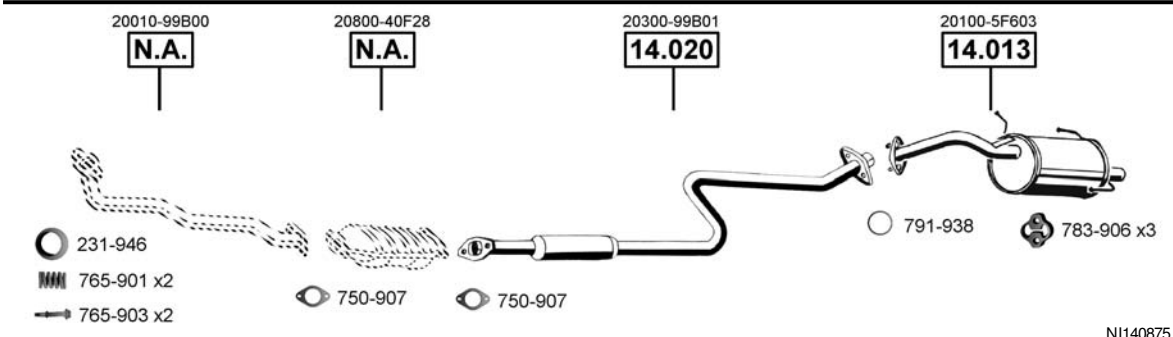

Aut. NI140855

**Micra**  
K12  
**1.2i** - 16V  
01/03 - 11/03  
(1240 cc), 48 KW  
(1240 cc), 59 KW

CAT

**Micra**  
**1.2** - 16V  
11/03 -  
(1240 cc), 48 KW  
(1240 cc), 59 KW

CAT

**Micra**  
K11  
**1.3i** - 16V  
08/92 - 02/98  
(1275 cc), 55 KW