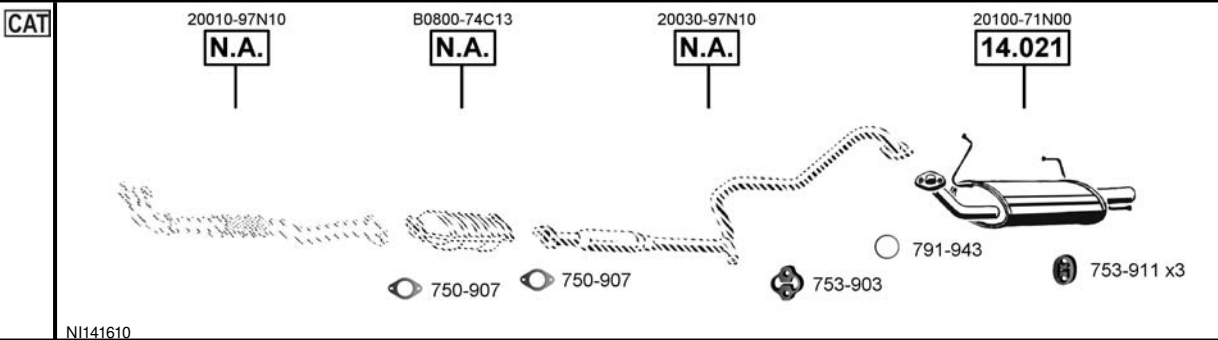

Primera
Combi
1.6i - 16V
06/96 - 01/98
(1597 cc), 66 KW
(1597 cc), 75 KW