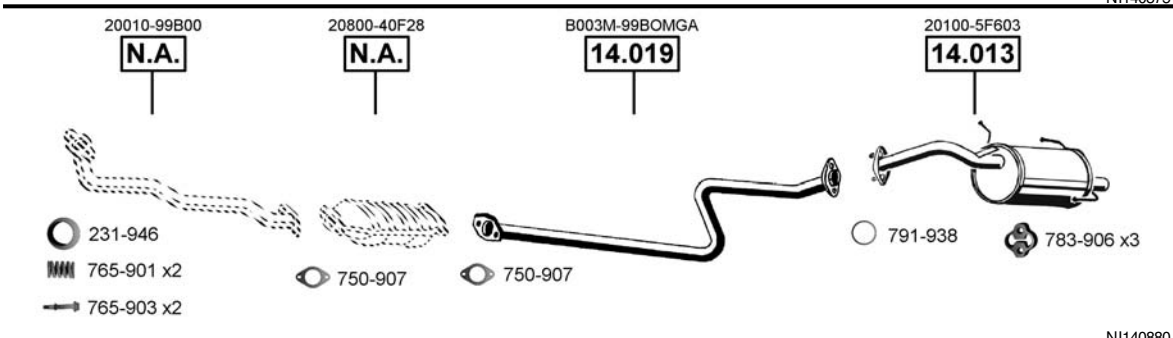

Micra
K11
1.3i - 16V
02/98 - 07/00
(1275 cc), 55 KW

CAT