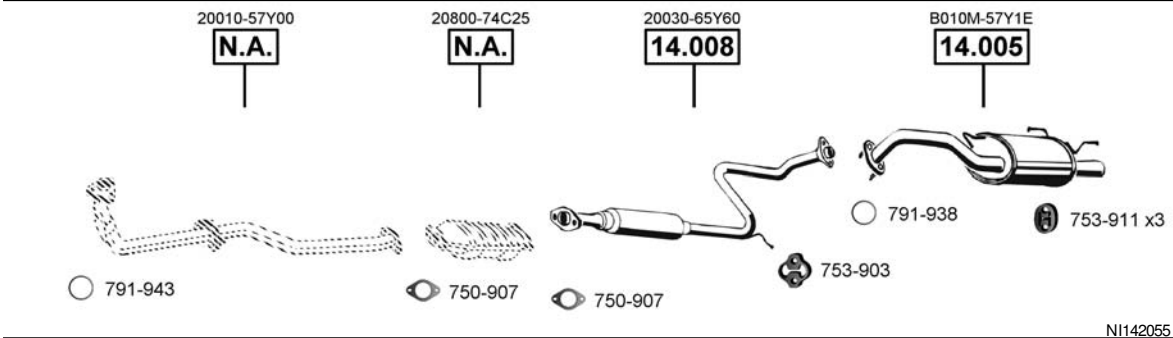

CAT

**Sunny**  
Hatchback  
3-door/drzwiowy  
**1.4**  
10/92 - /96  
(1392 cc), 64 KW

[CAT]

NH142050

**Sunny**  
Hatchback, Liftback  
**1.4**  
5-door/drzwiowy  
10/92 - /96  
(1392 cc), 64 KW

[CAT]

NH142055