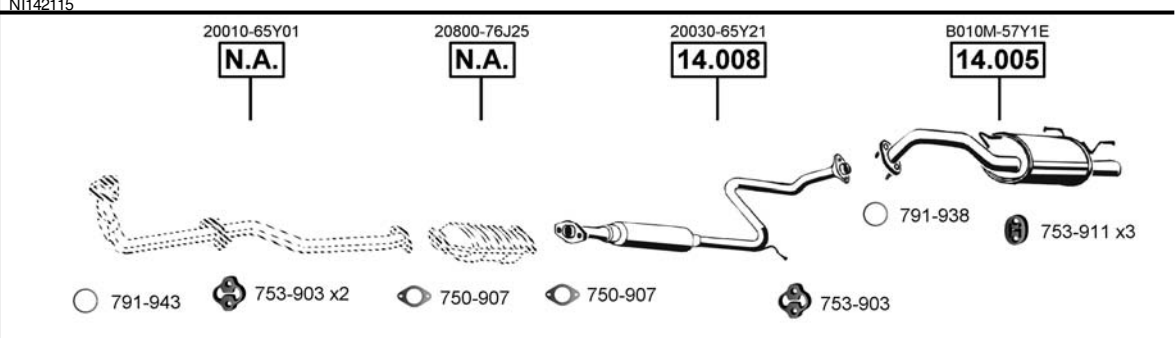

Sunny
Hatchback, Liftback
5-door/drzwiowy
1.6
10/92 - /96
(1597 cc), 75 KW

CAT