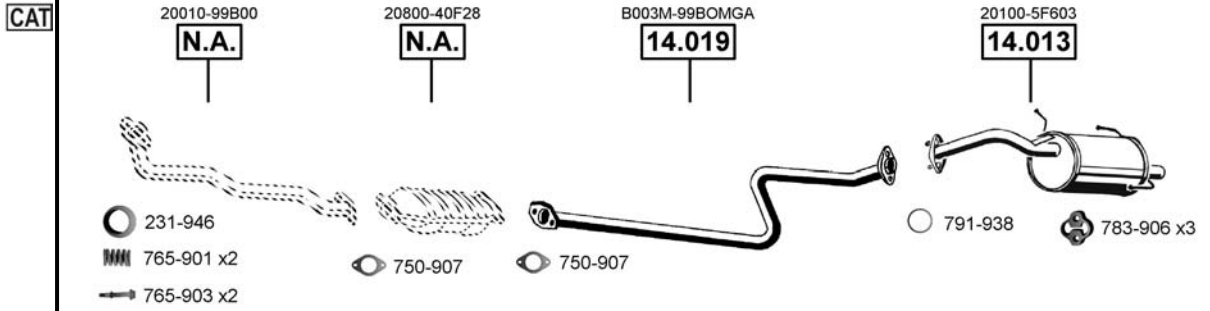

NH140815

Man.

**Micra**  
K10  
**1.0**  
11/88 - /92  
(988 cc), 40 KW

Aut. NI140820

**Micra**  
K11  
**1.0i** - 16V  
08/92 - 02/98  
(998 cc), 40 KW

NI140825

**Micra**  
K12  
**1.0i** - 16V  
01/03 - 11/03  
(998 cc), 48 KW