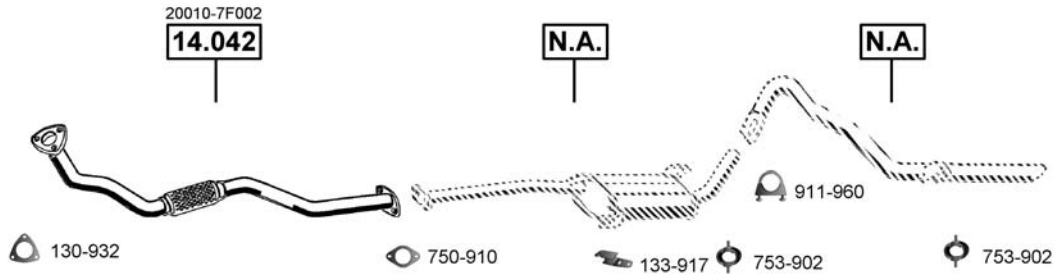

Terrano II
SWB 2450 mm
2.7 Td Turbo Diesel
10/99 -
(2664 cc), 92 KW