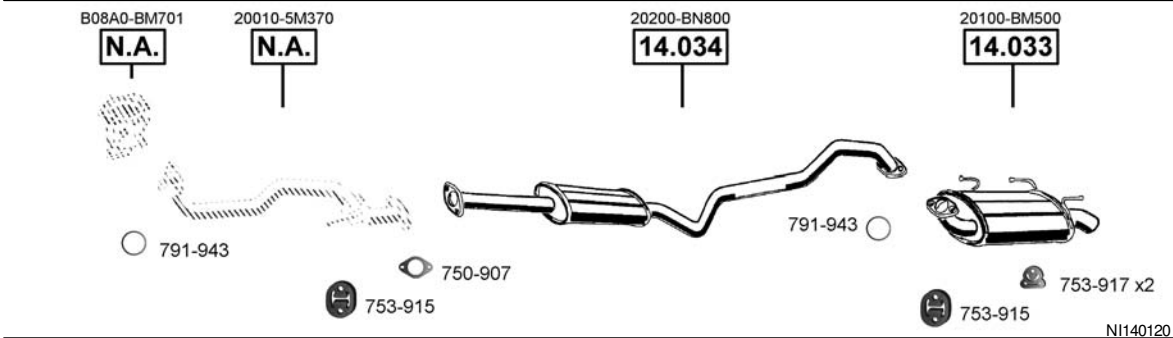

**Almera**  
Hatchback  
**1.4i**  
07/95 - 04/00  
(1392 cc), 55 KW  
(1392 cc), 64 KW

CAT

NI140100

**Almera**  
Hatchback  
Euro 3  
**1.5i** - 16V  
03/00 - 08/02  
(1498 cc), 66 KW

CAT

NI140120

**Almera**  
Hatchback  
Euro 4  
**1.5i** - 16V  
03/00 -  
1497 cc, 66 KW