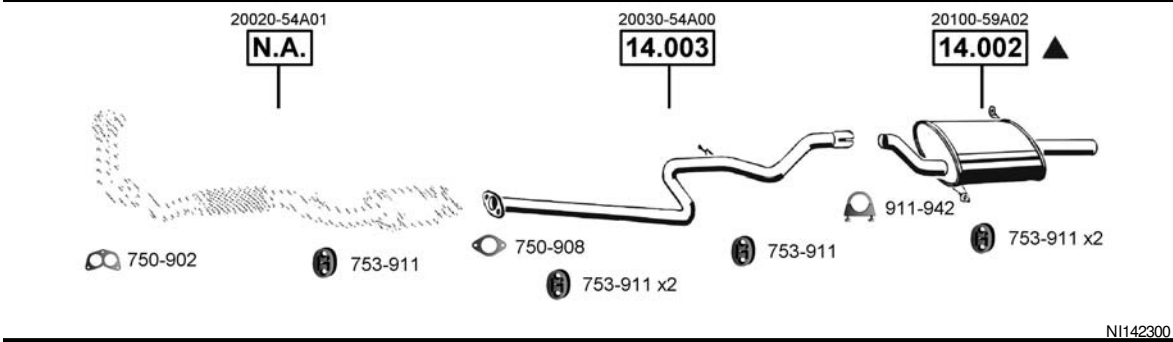

Sunny
Sedan
1.7 Diesel
06/86 - 09/90
(1681 cc), 40 KW

NH142300