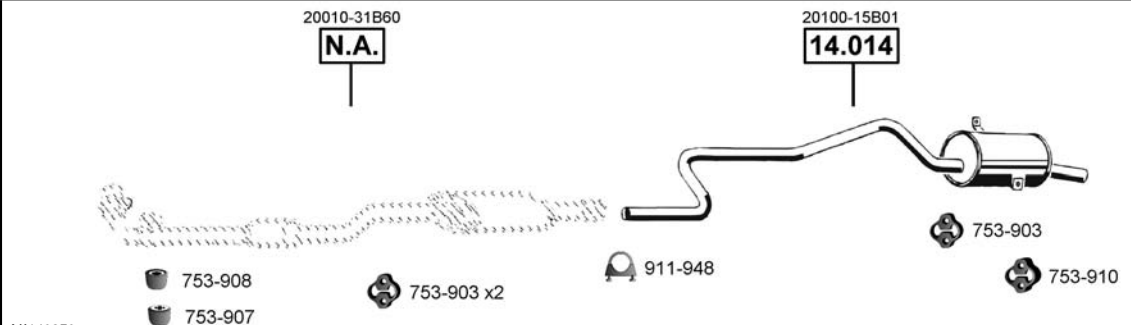

Man. NI140850

Micra
K10
1.2
11/87 - /92
(1235 cc), 44 KW