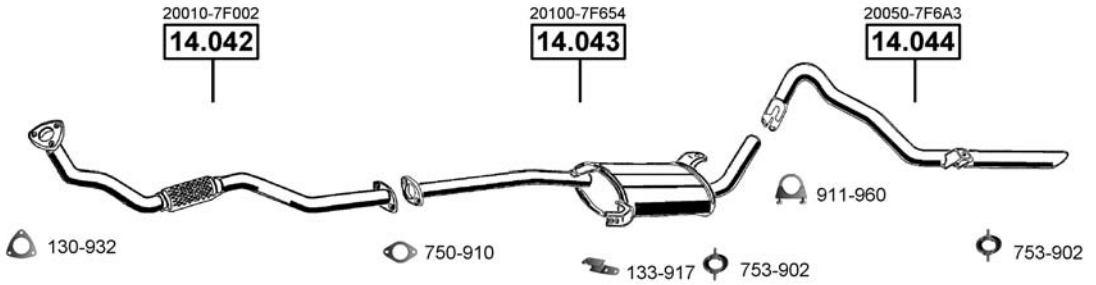

NH142480

Man.

**Terrano II**  
SWB 2450 mm  
2.7 Td Turbo Diesel  
10/99 -  
(2664 cc), 92 KW

NI142490

**Terrano II**  
LWB 2650 mm  
2.7 Td Turbo Diesel  
10/99 -  
(2664 cc), 92 KW

NI142495

**100NX**  
Coupe  
1.6 - 16V  
10/90 - /92  
(1597 cc), 70 KW