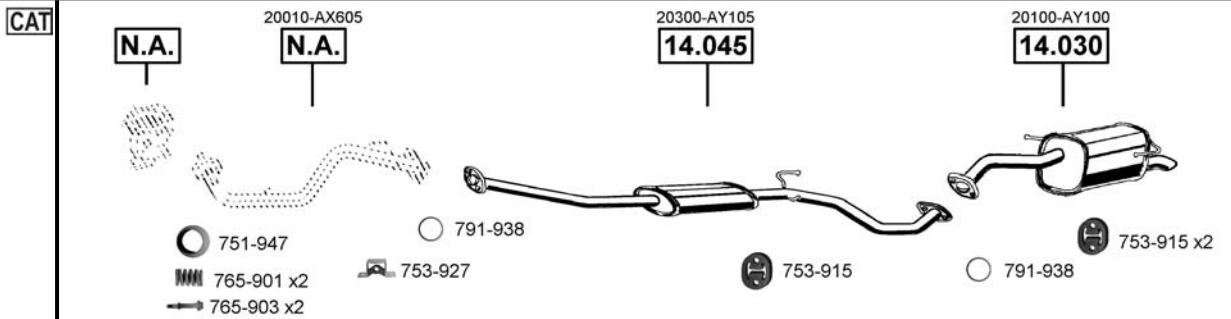

NI140835

Micra
K12
1.0i - 16V
11/03 -
(998 cc), 48 KW

NI140840

Micra
K10
1.2
11/87 - /92
(1235 cc), 44 KW