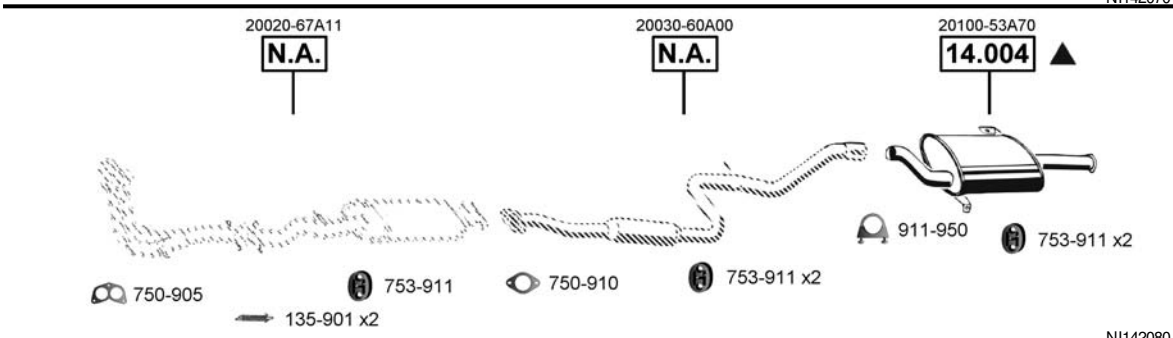

Sunny
Hatchback
1.6
06/86 - 10/88
(1597 cc), 62 KW

NH142080