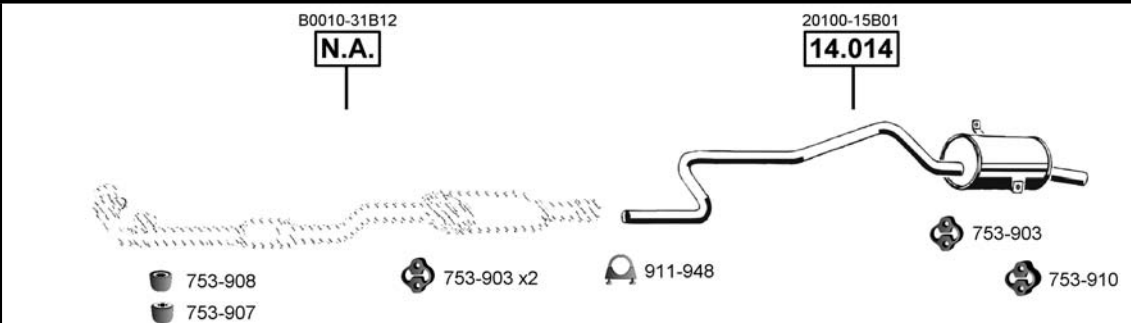

NI140835

**Micra**  
K12  
**1.0i** - 16V  
11/03 -  
(998 cc), 48 KW

NI140840

**Micra**  
K10  
**1.2**  
11/87 - /92  
(1235 cc), 44 KW

Man. NI140850

**Micra**  
K10  
**1.2**  
11/87 - /92  
(1235 cc), 44 KW