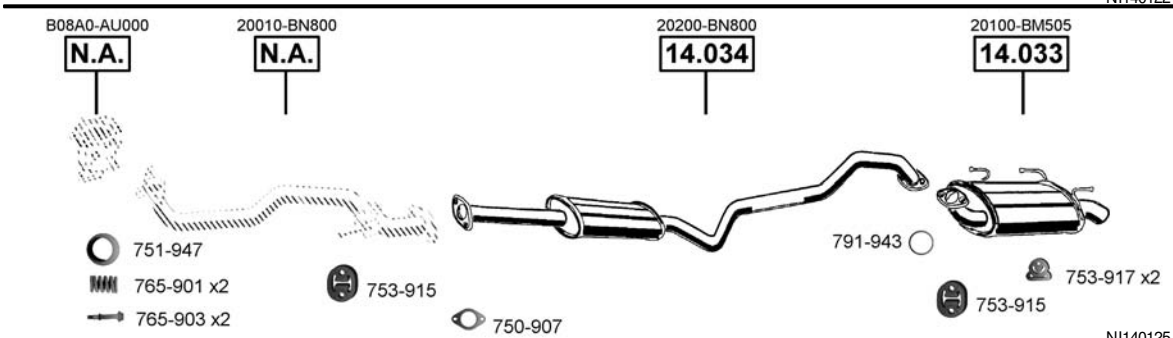

Almera
Hatchback
Euro 3
1.5i - 16V
10/02 -
(1497 cc), 72 KW

CAT

NI140125