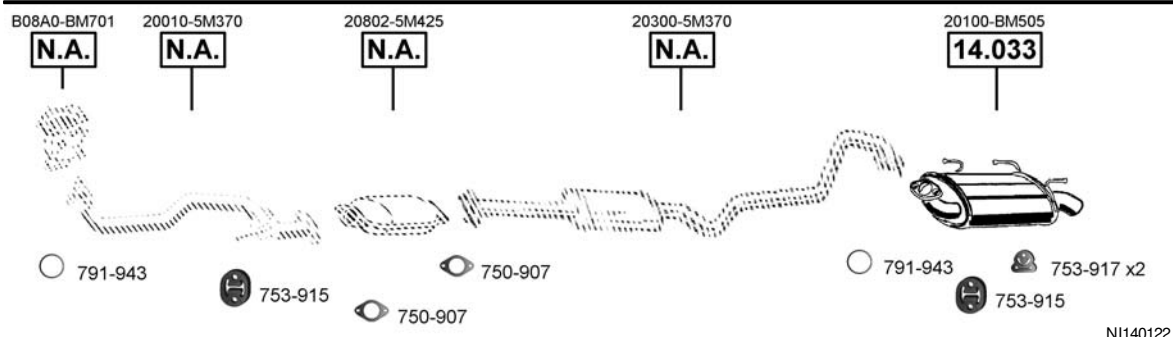

**Almera**  
Hatchback  
**1.4i**  
07/95 - 04/00  
(1392 cc), 55 KW  
(1392 cc), 64 KW

CAT

NI140100

**Almera**  
Hatchback  
Euro 3  
**1.5i** - 16V  
03/00 - 08/02  
(1498 cc), 66 KW

CAT

NI140120

**Almera**  
Hatchback  
Euro 4  
**1.5i** - 16V  
03/00 -  
1497 cc, 66 KW