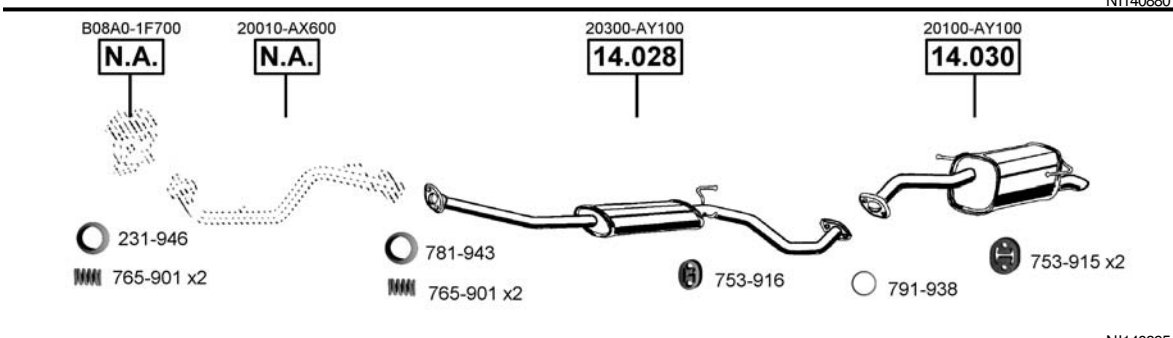

Micra
K12
1.4i - 16V
01/03 - 11/03
(1386 cc), 65 KW

CAT