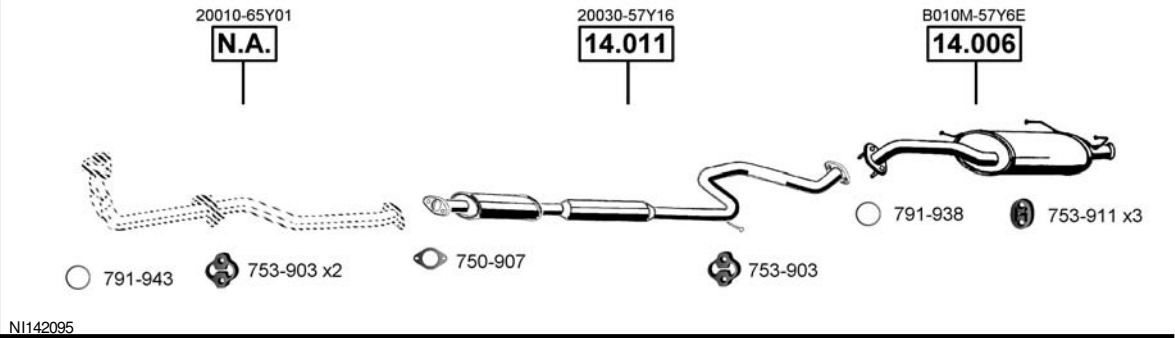

[CAT]

NH142085

**Sunny**  
Hatchback  
**1.6**  
10/88 - 09/90  
(1597 cc), 70 KW

NH142090

**Sunny**  
Hatchback  
3-door/drzwiowy  
**1.6**  
10/90 - /92  
(1597 cc), 70 KW

**Sunny**  
Hatchback, Liftback  
5-door/drzwiowy  
**1.6**  
10/90 - /92  
(1597 cc), 70 KW