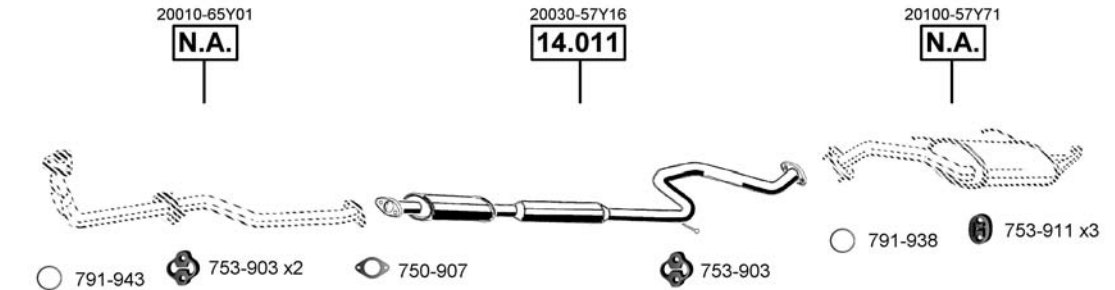

NH142480

Man.

**Terrano II**  
SWB 2450 mm  
2.7 Td Turbo Diesel  
10/99 -  
(2664 cc), 92 KW

NI142490

**Terrano II**  
LWB 2650 mm  
2.7 Td Turbo Diesel  
10/99 -  
(2664 cc), 92 KW

NI142495

**100NX**  
Coupe  
1.6 - 16V  
10/90 - /92  
(1597 cc), 70 KW