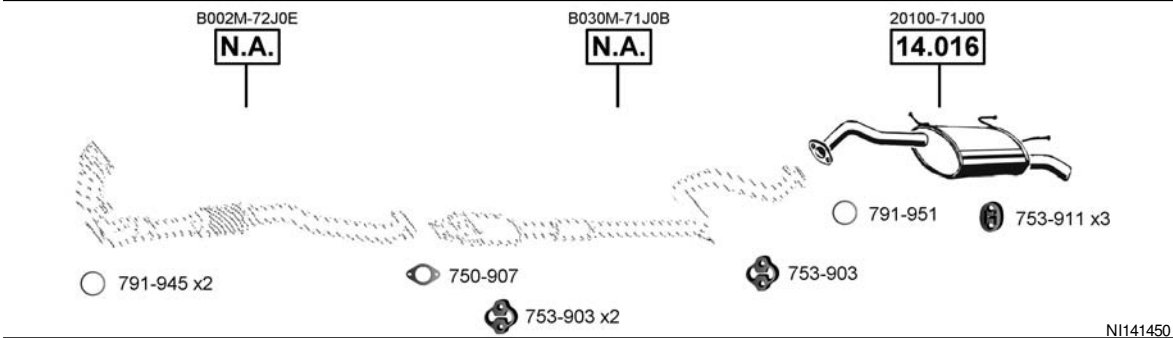

Primera
Hatchback, Sedan
2.0i
06/90 - 04/93
(1998 cc), 85 KW
(1998 cc), 89 KW

CAT