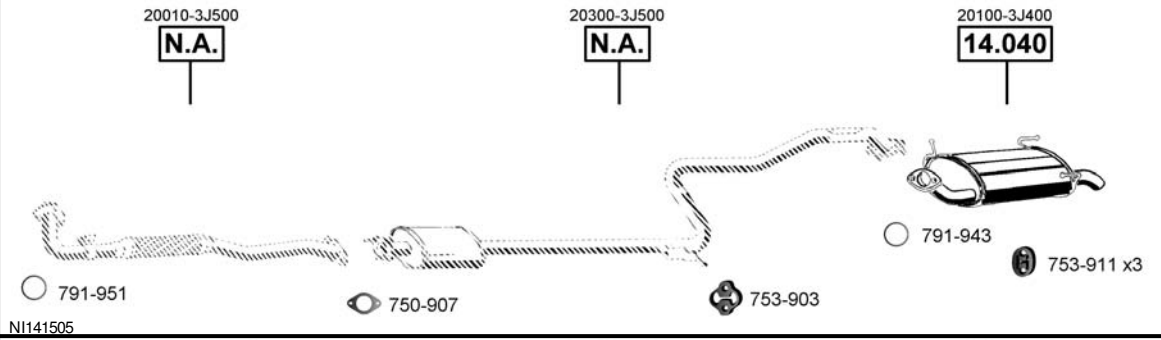

Primera
Hatchback, Sedan
2.0 Turbo Diesel
06/96 - 09/00
(1974 cc), 66 KW