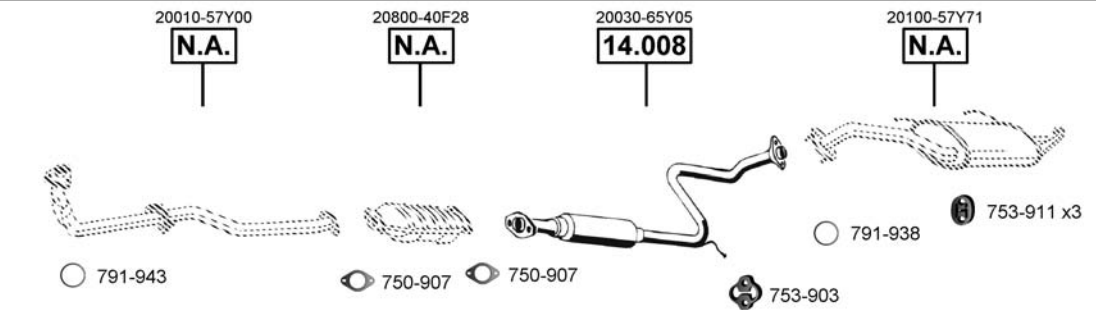

NI142900

100NX
Coupe
1.6 - 16V
10/90 - 09/92
(1597 cc), 70 KW

CAT