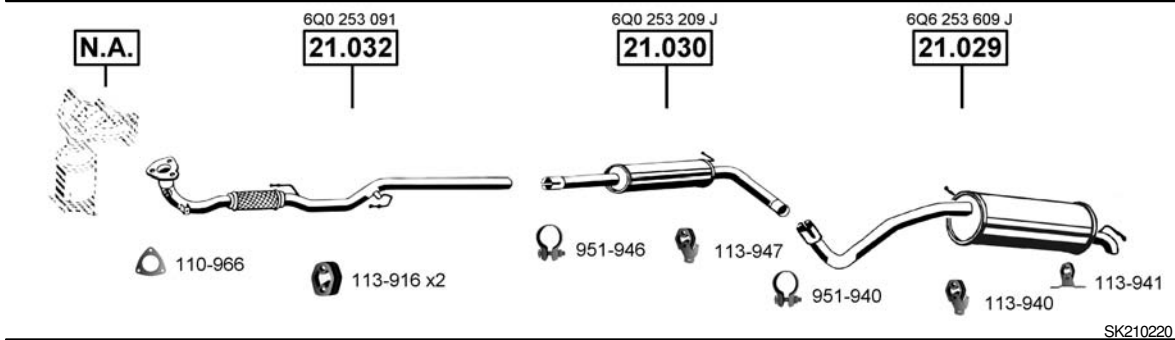

SK210200

**Fabia**  
Hatchback, Sedan  
**1.0i**  
12/99 - 08/02  
(997 cc), 37 kW

CAT

SK210215

**Fabia**  
Hatchback, Sedan  
**1.2i**  
07/01 - 10/05  
(1198 cc), 40 KW

CAT

SK210220

**Fabia**  
Hatchback, Sedan  
**1.2i - 12V**  
01/03 - 10/05  
(1198 cc), 47 KW