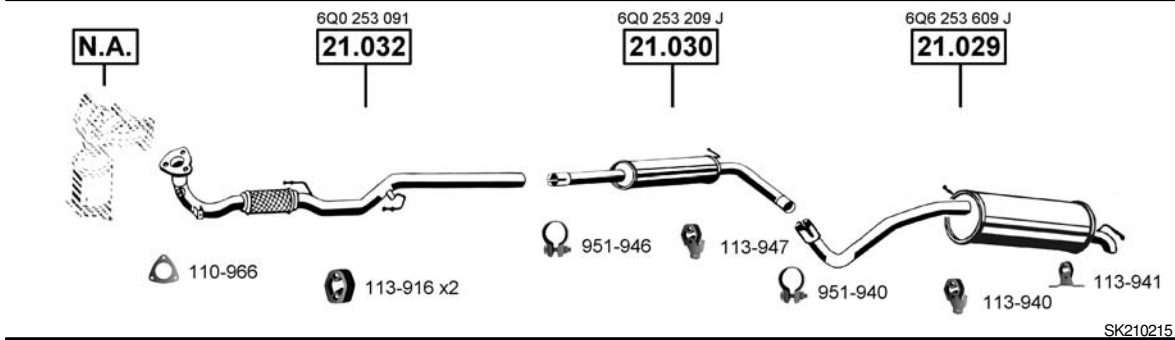

SK210200

**Fabia**  
Hatchback, Sedan  
**1.0i**  
12/99 - 08/02  
(997 cc), 37 kW

CAT

SK210215

**Fabia**  
Hatchback, Sedan  
**1.2i**  
07/01 - 10/05  
(1198 cc), 40 KW

CAT

SK210220

**Fabia**  
Hatchback, Sedan  
**1.2i - 12V**  
01/03 - 10/05  
(1198 cc), 47 KW