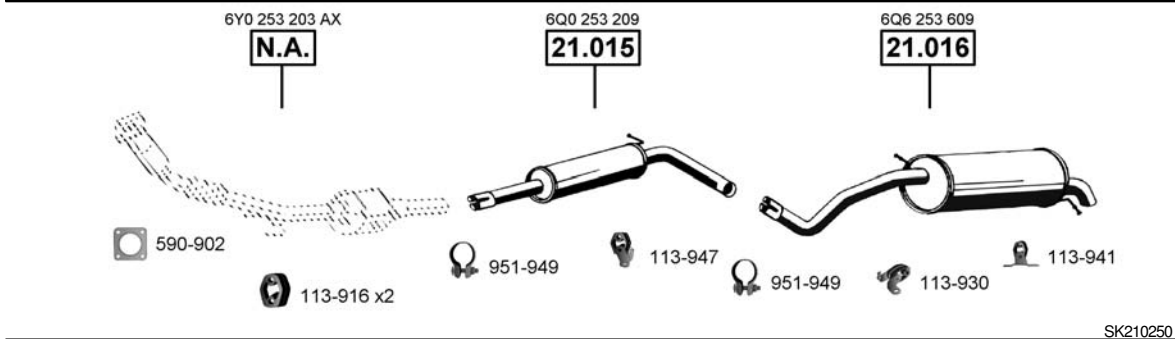

SK210250

Fabia
Hatchback, Sedan
1.4i
02/00 - 05/03
(1397 cc), 44 KW
(1397 cc), 50 KW

CAT