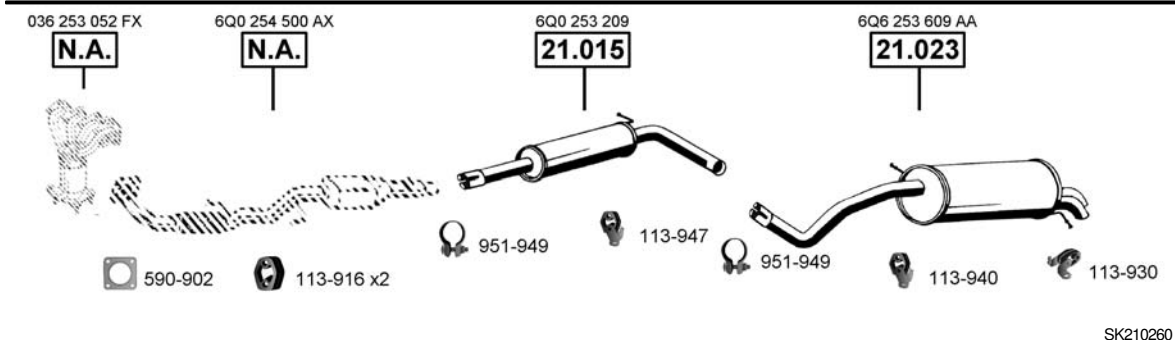

SK210260

Fabia
Hatchback, Sedan
1.4i - 16V
01/00 - 04/03
(1390 cc), 55 KW

CAT