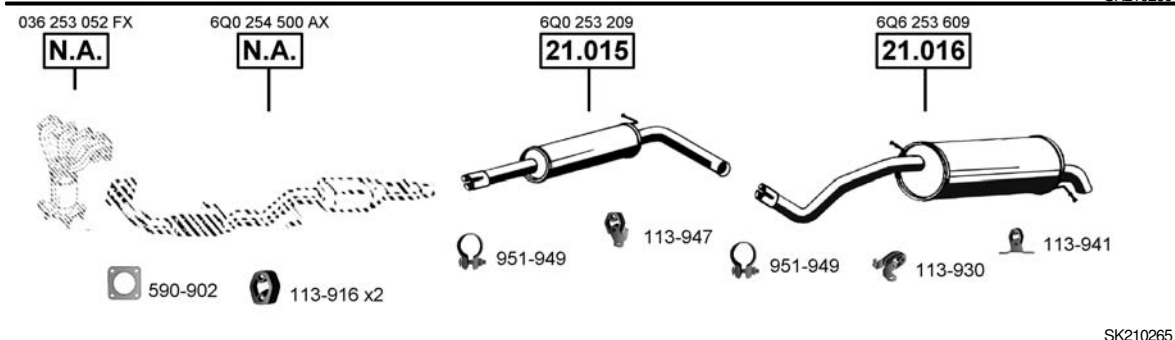

CAT

SK210250

**Fabia**  
Hatchback, Sedan  
**1.4i**  
02/00 - 05/03  
(1397 cc), 44 KW  
(1397 cc), 50 KW

CAT

SK210260

**Fabia**  
Hatchback, Sedan  
**1.4i - 16V**  
01/00 - 04/03  
(1390 cc), 55 KW

CAT

SK210265