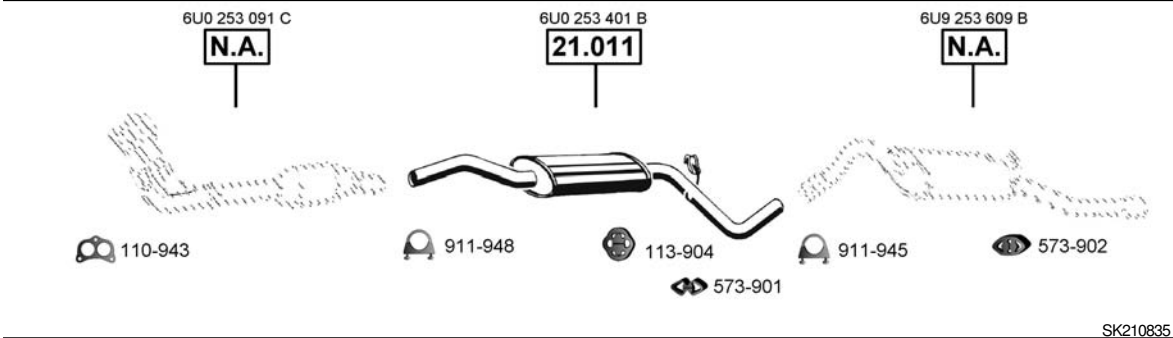

Felicia
Combi
1.6i
10/94 - /01
(1598 cc), 55 KW

CAT

SK210835