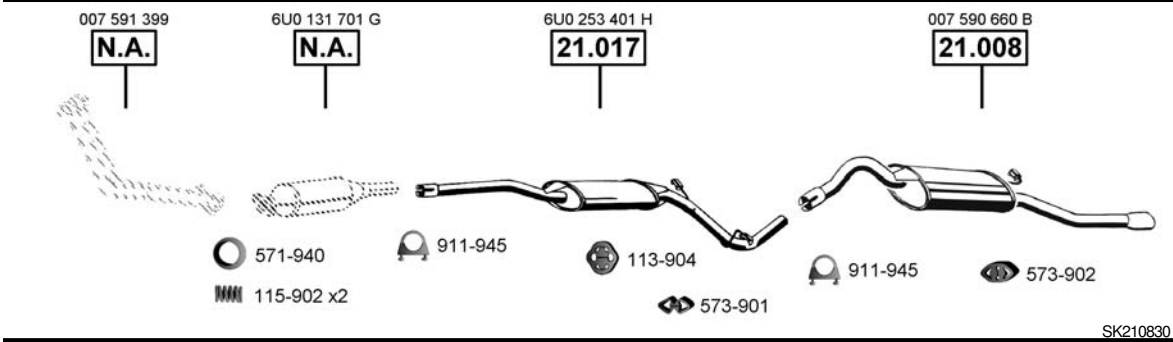

Felicia
Combi
1.3i
11/98 - /01
(1289 cc), 50 KW

CAT

SK210830