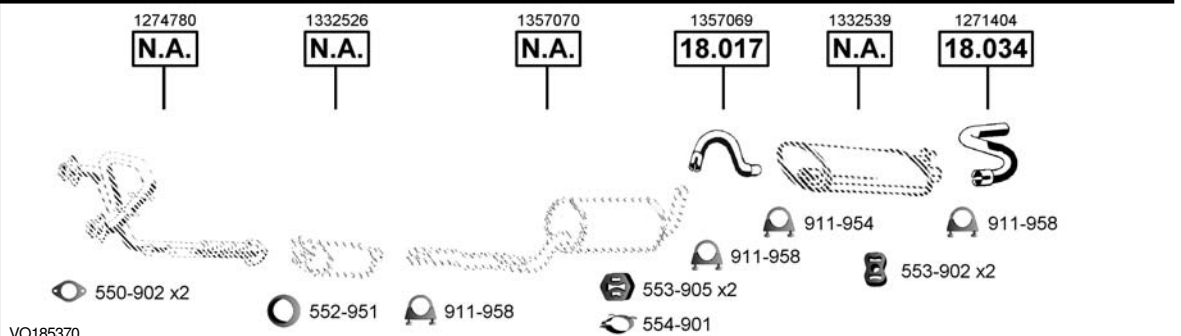

740
Sedan, Combi
2.4 Diesel
/83 - /86
(2383 cc), 60 KW

VO185150

740
Sedan, Combi
2.4 Diesel
/87 - /93
(2383 cc), 60 KW

VO185155

740
Sedan, Combi
2.4 Turbo Diesel
/86 - 09/91
(2383 cc), 80 KW

VO185170

740
Sedan, Combi
Intercooler
2.4 Turbo Diesel
08/86 - /93
(2383 cc), 90 KW

VO185175

760
Combi
2.3i Turbo
Intercooler
/86 - /90
(2316 cc), 134 KW

VO185345

760
Sedan, Combi
2.8
/83 - /87
(2849 cc), 115 KW

VO185370