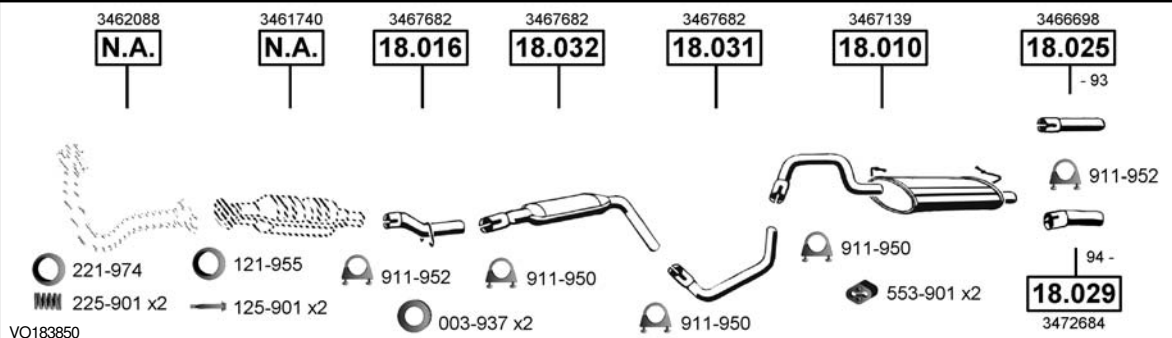

440
Hatchback
1.8i
/91 - /97
(1794 cc), 66 KW

CAT