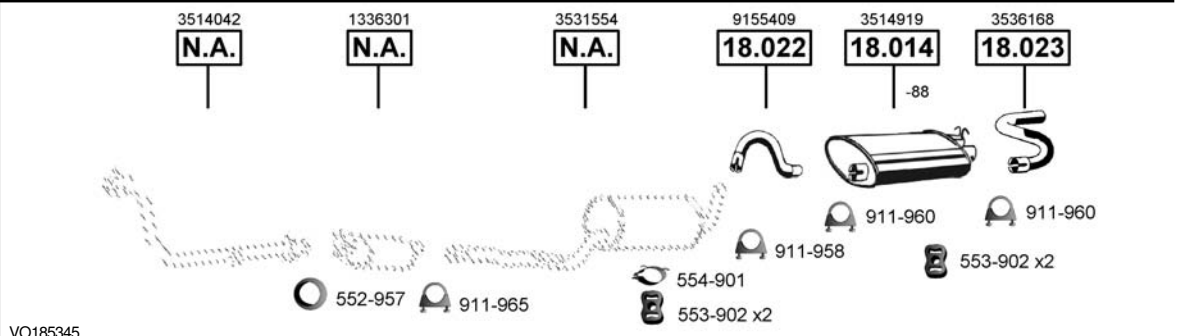

VO185345

760
Sedan, Combi
2.8
/83 - /87
(2849 cc), 115 KW