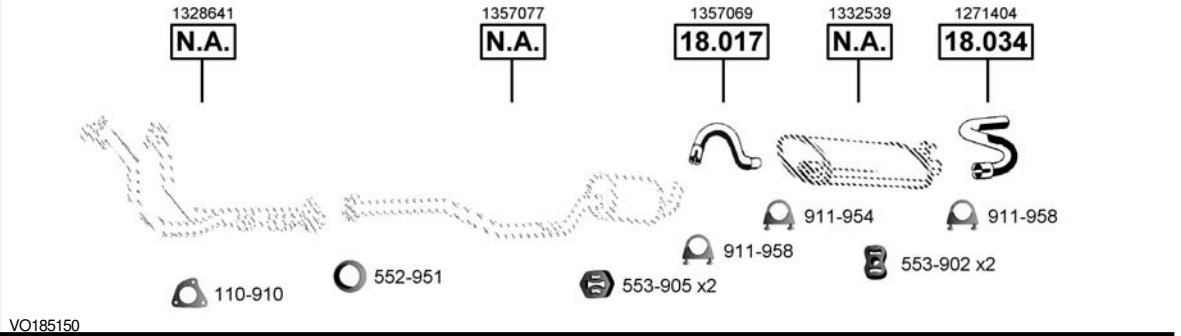

740
Sedan, Combi
2.4 Diesel
/83 - /86
(2383 cc), 60 KW

VO185150

740
Sedan, Combi
2.4 Diesel
/87 - /93
(2383 cc), 60 KW