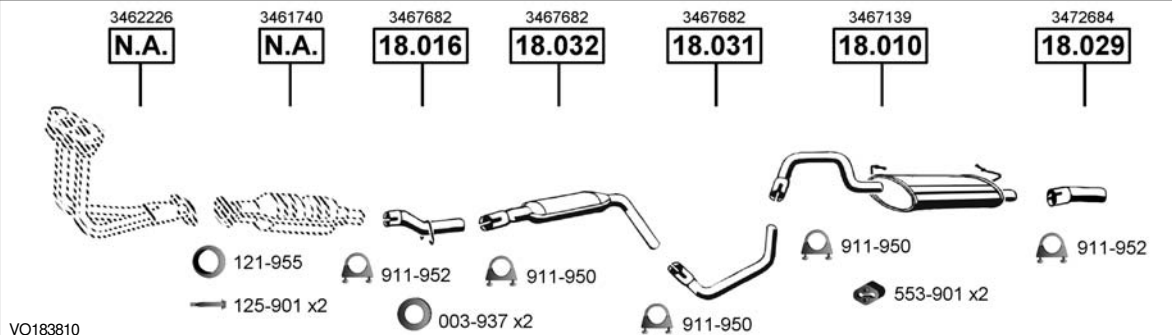

440
Hatchback
1.7i
08/94 - /97
(1721 cc), 75 KW

CAT