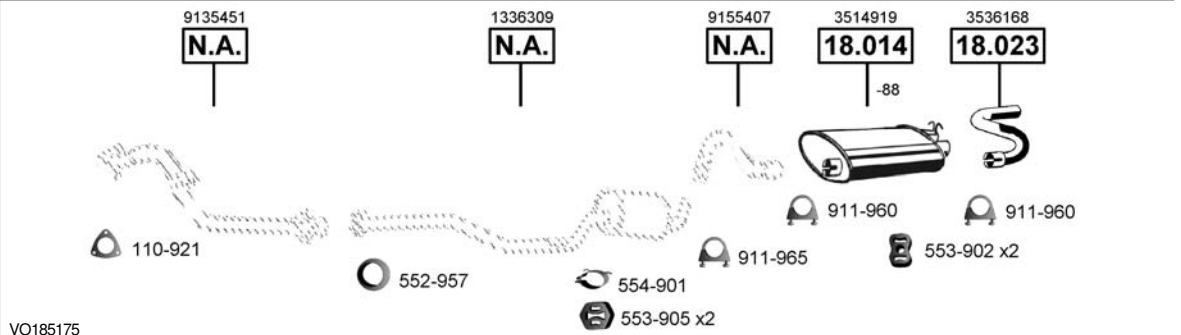

VO185150

**740**  
Sedan, Combi  
2.4 Diesel  
/87 - /93  
(2383 cc), 60 KW

VO185155

**740**  
Sedan, Combi  
2.4 Turbo Diesel  
/86 - 09/91  
(2383 cc), 80 KW

VO185170

**740**  
Sedan, Combi  
Intercooler  
2.4 Turbo Diesel  
08/86 - /93  
(2383 cc), 90 KW